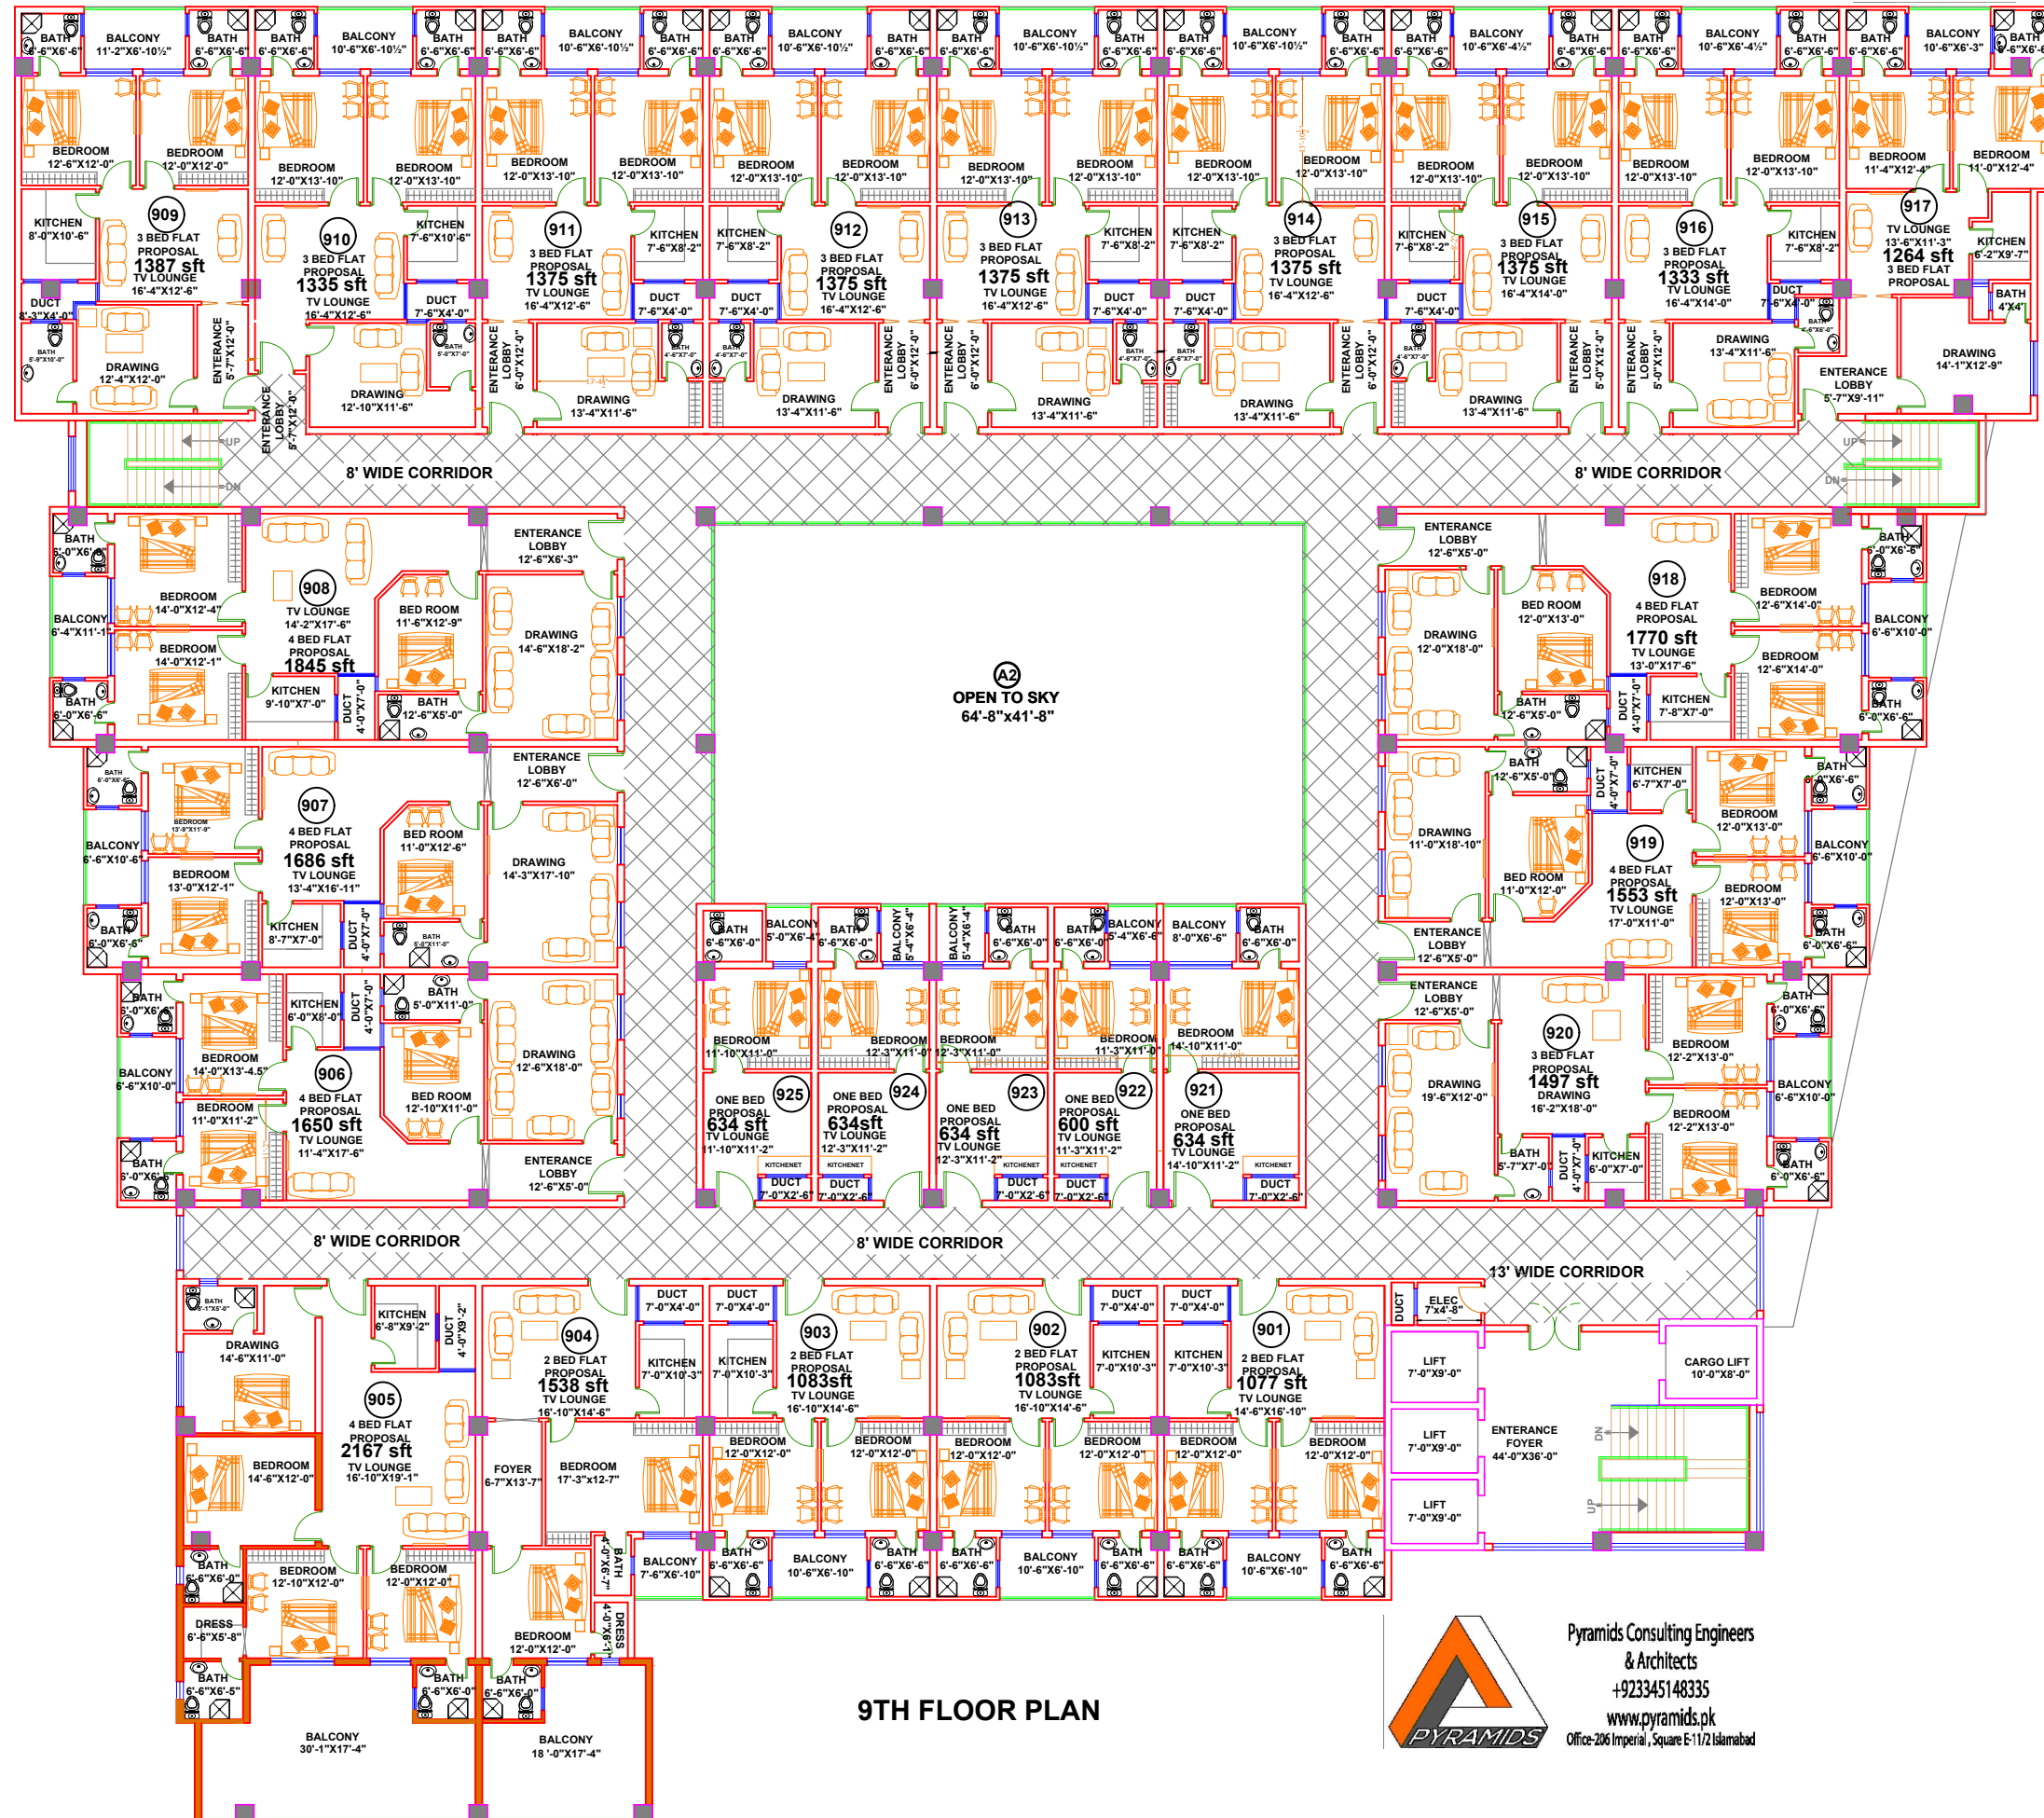

SAIF MALL AND RESIDENCY

9TH FLOOR PLAN

Pyramids Consulting Engineers
& Architects
+923345148335
www.pyramids.pk
Office-206 Imperial, Square E-1/12 Islamabad