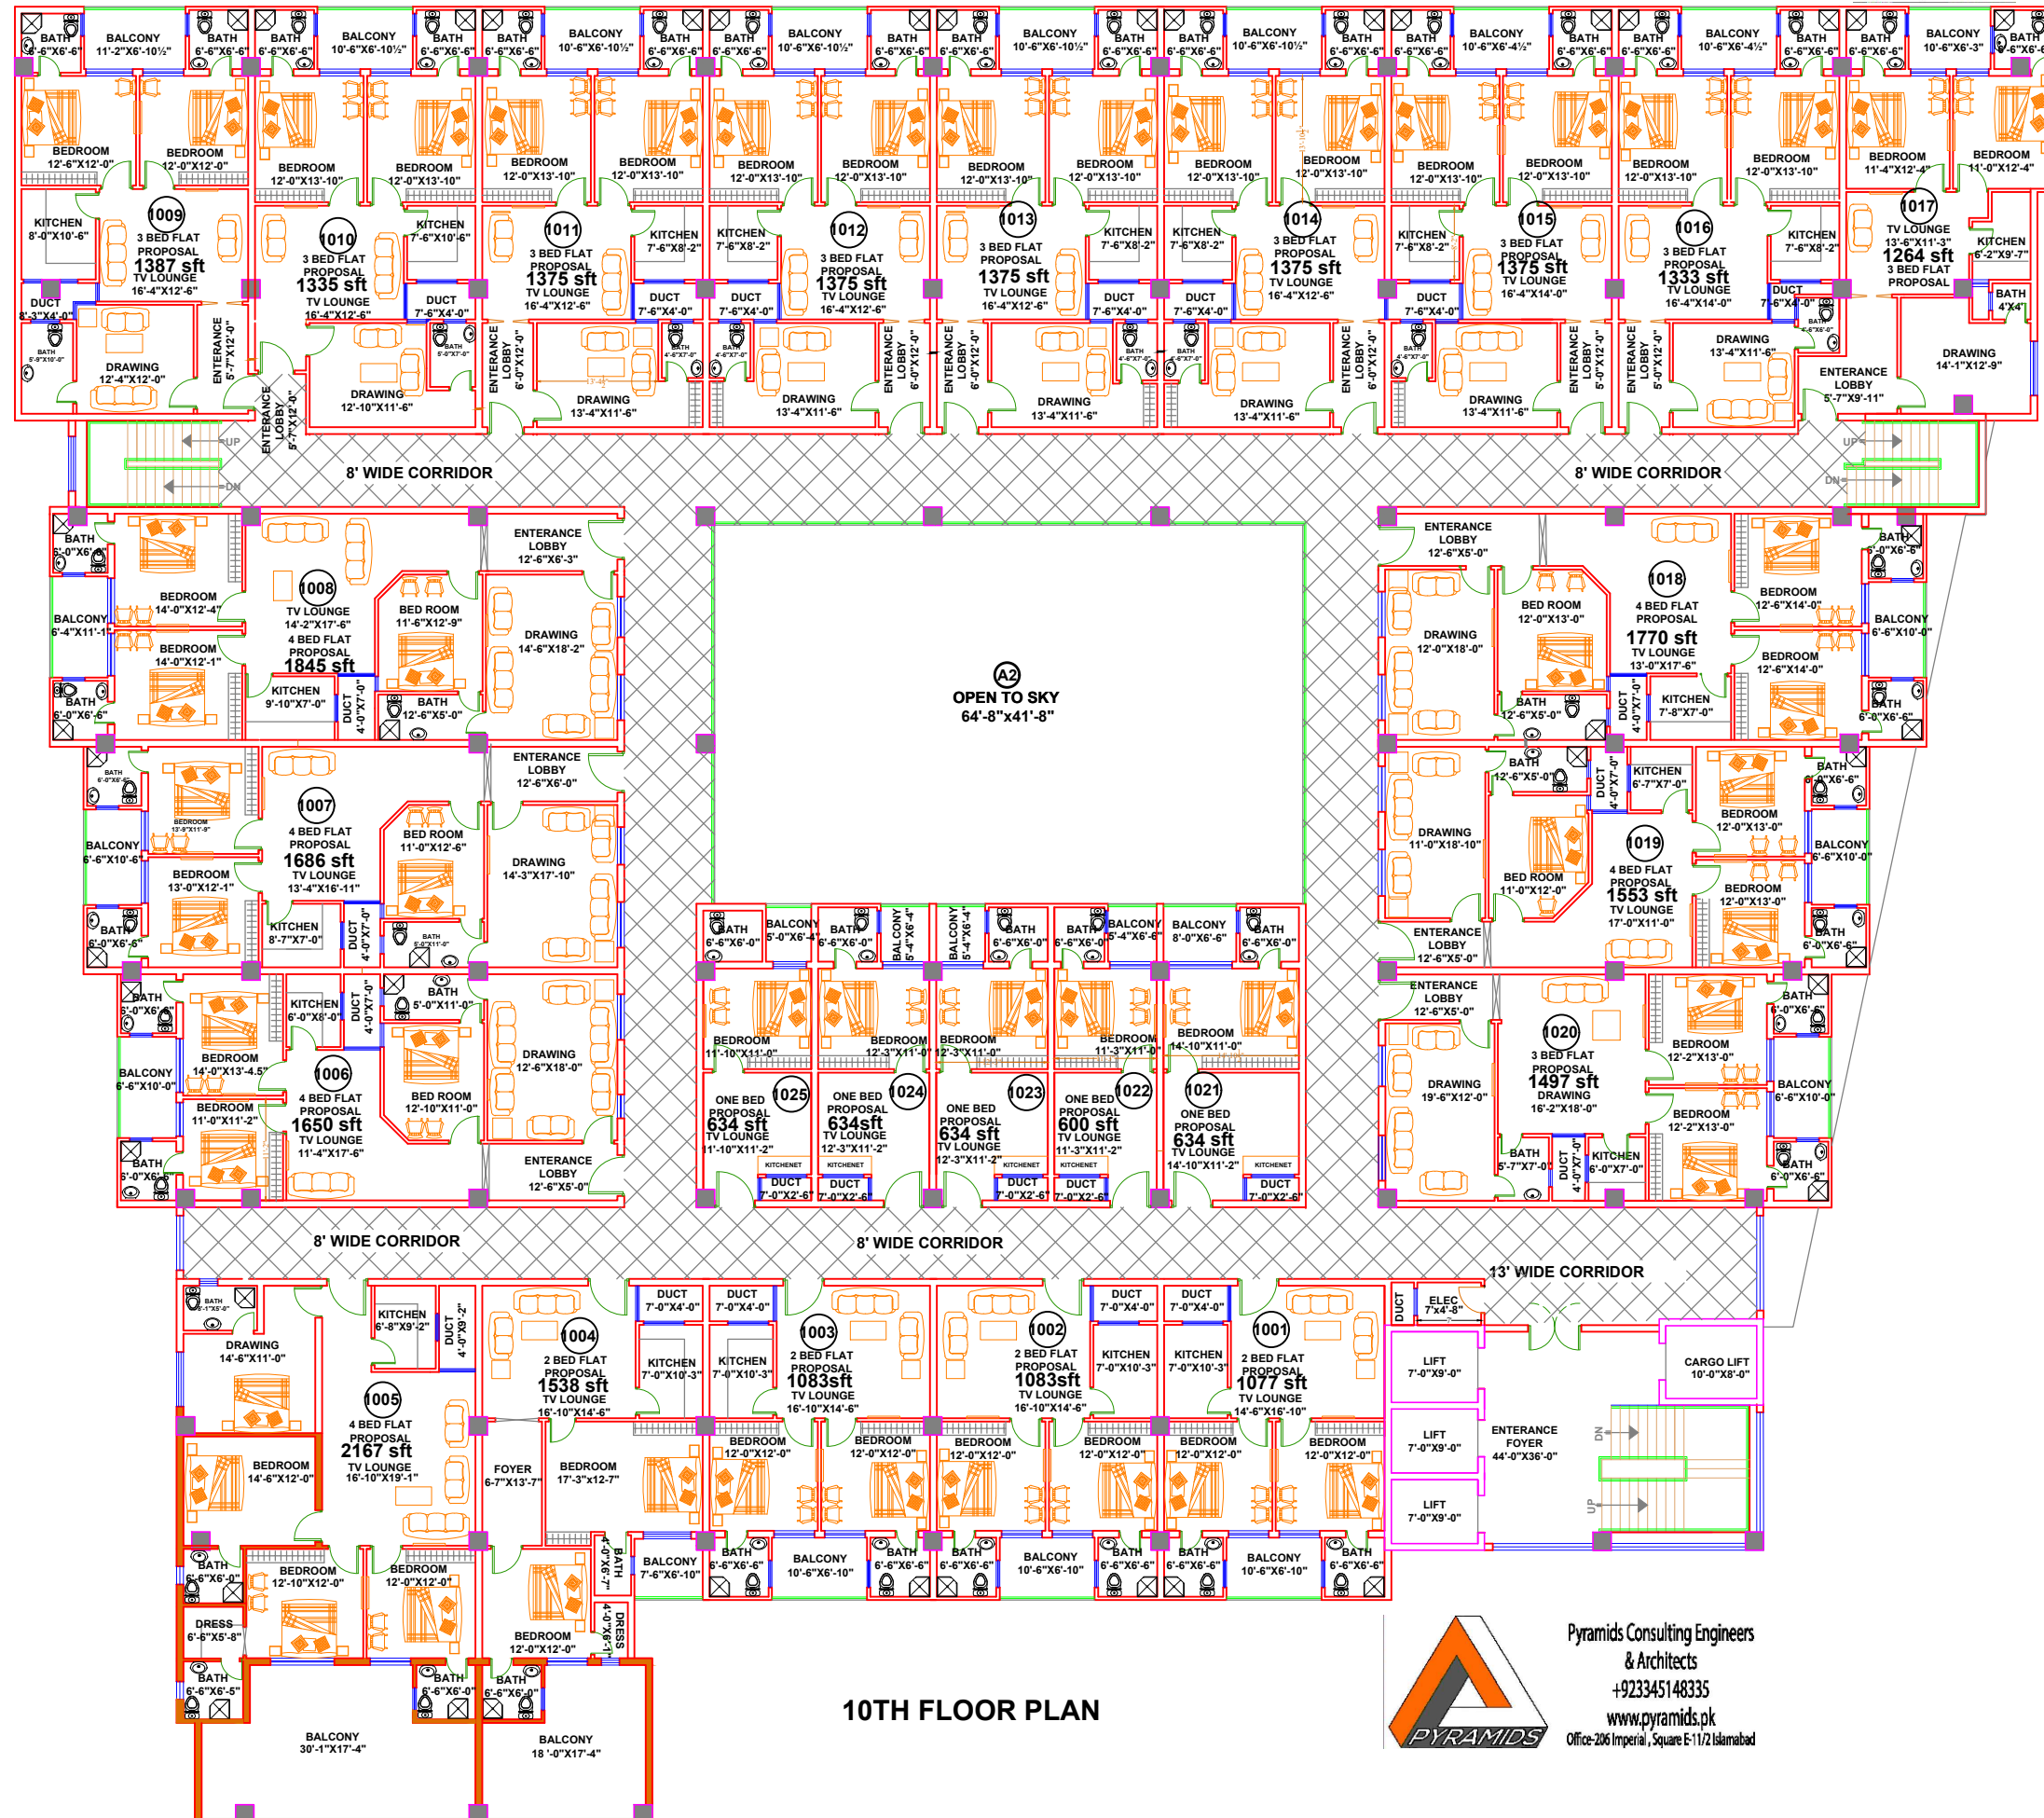

SAIF MALL AND RESIDENCY

10TH FLOOR PLAN

Pyramids Consulting Engineers
& Architects
+923345148335
www.pyramids.pk
Office-206 Imperial, Square E-1/12 Islamabad