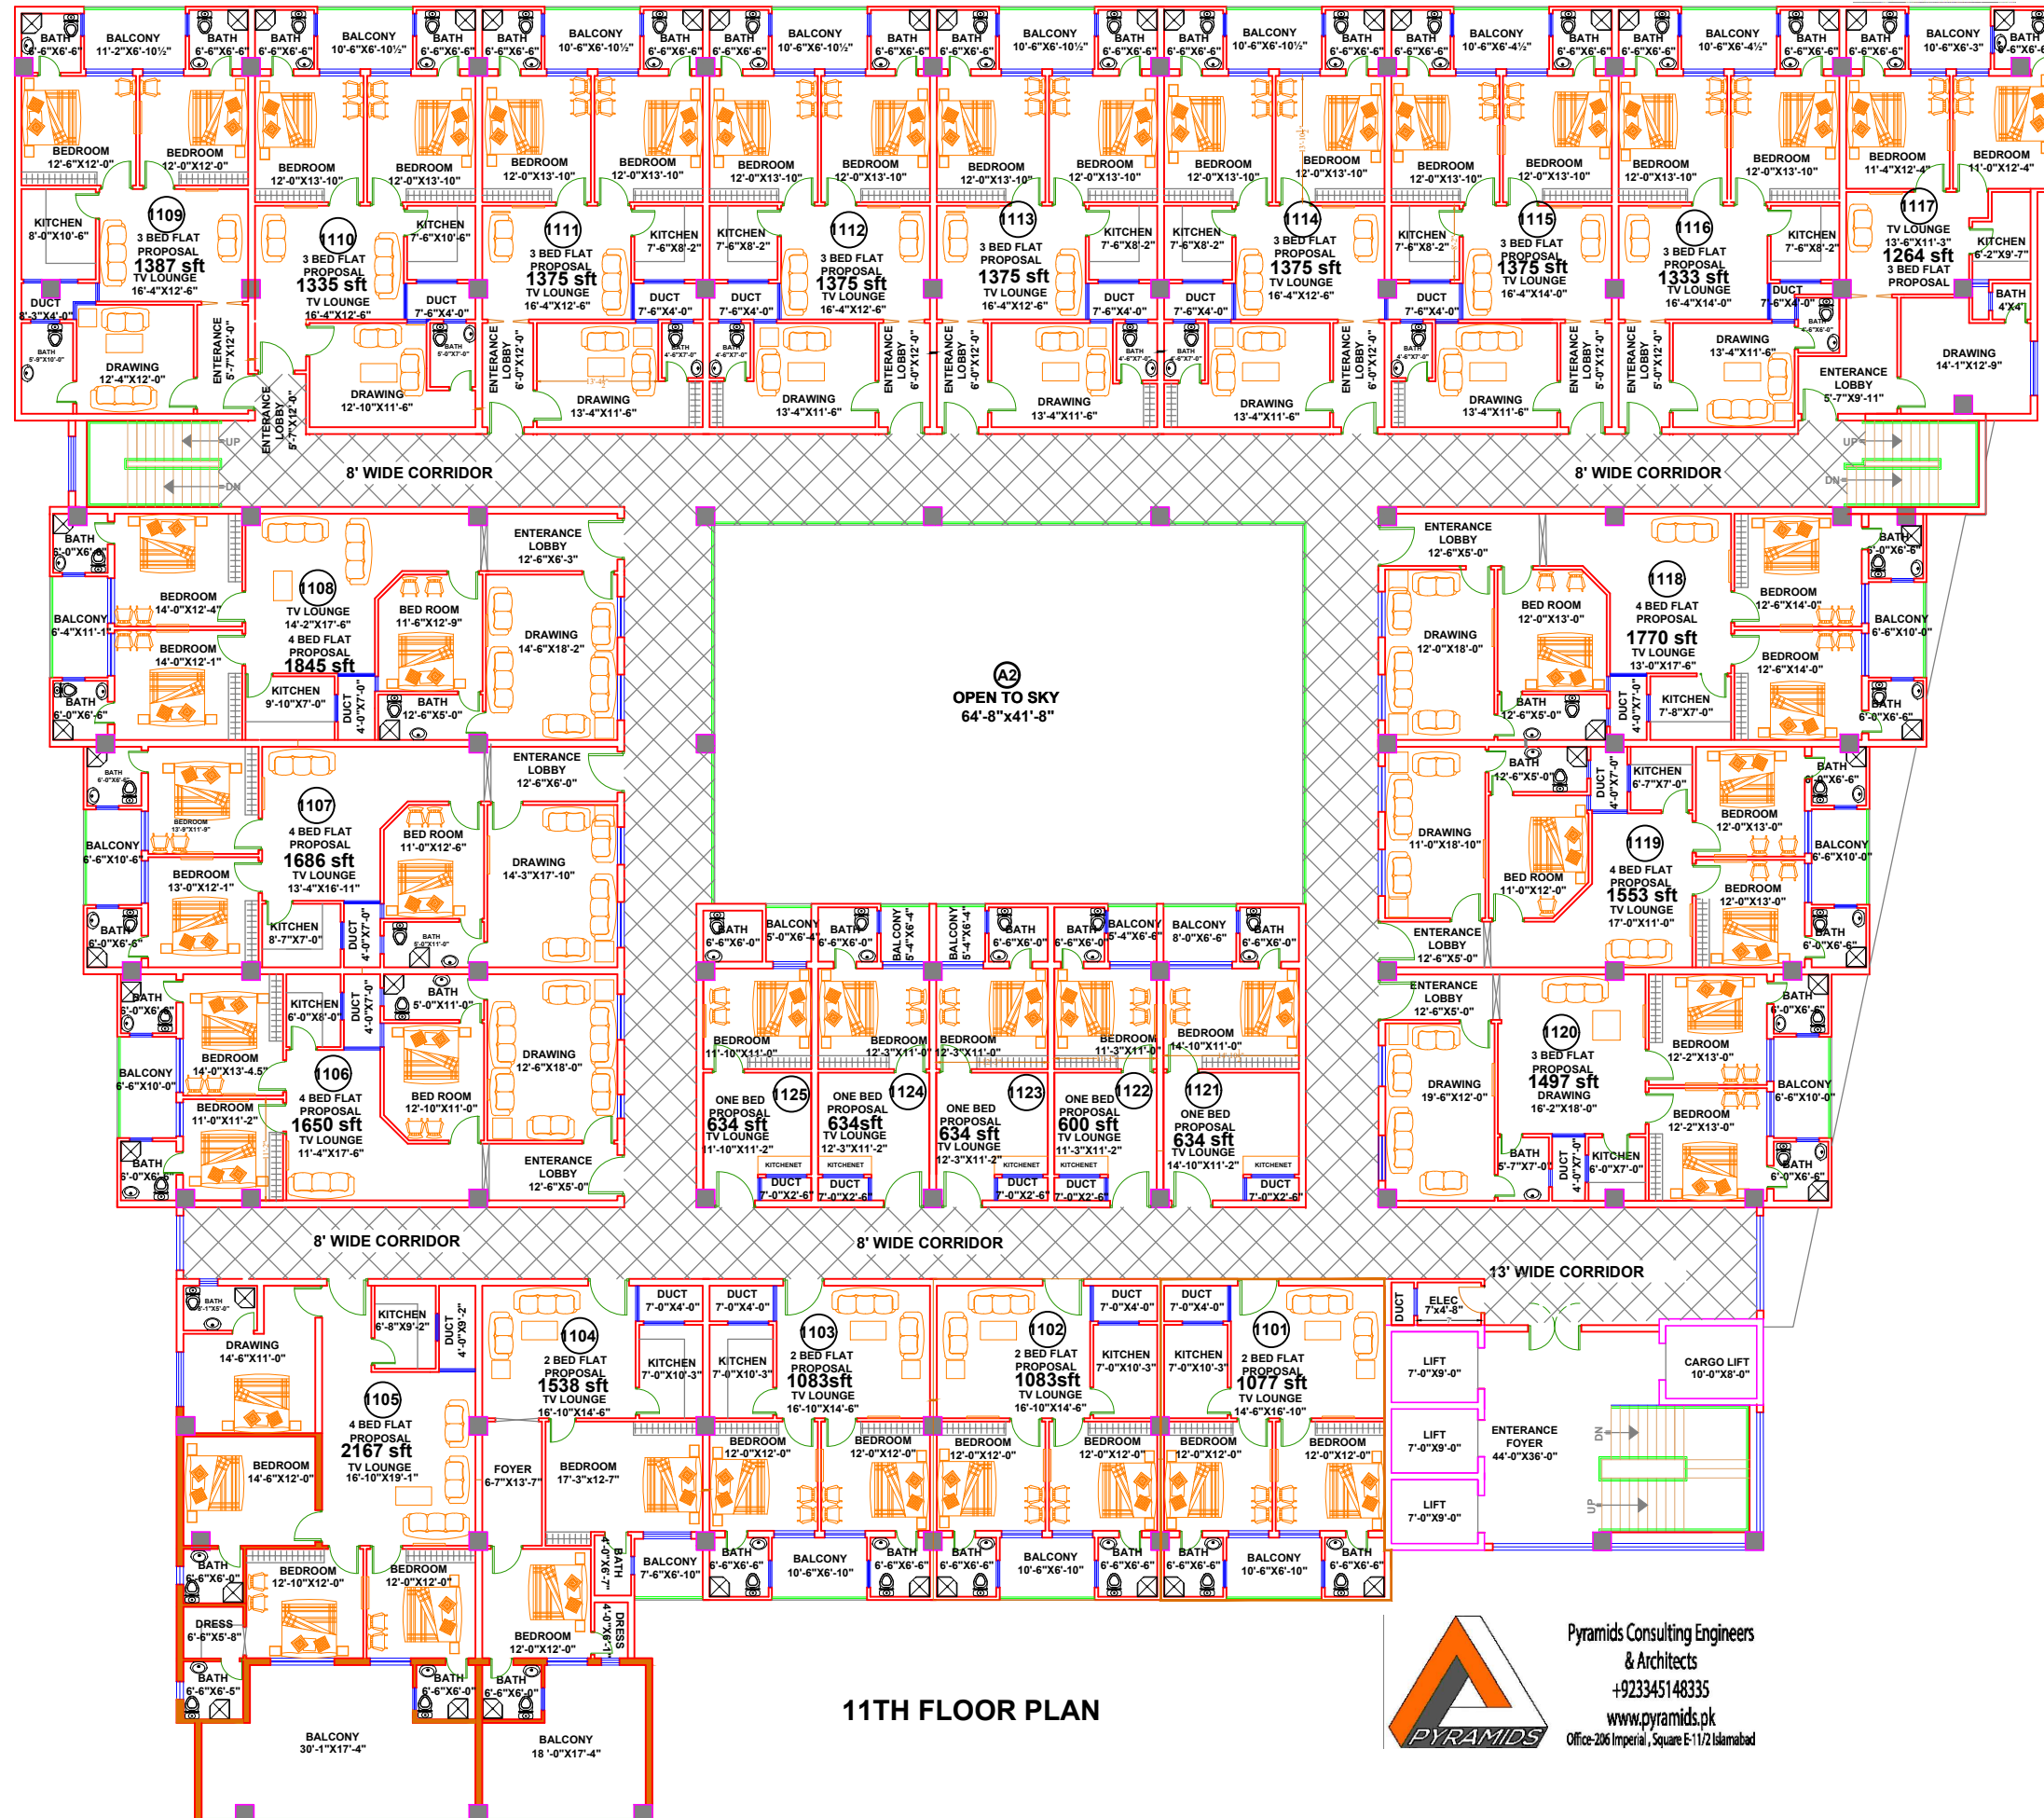

SAIF MALL AND RESIDENCY

11TH FLOOR PLAN

Pyramids Consulting Engineers
& Architects
+923345148335
www.pyramids.pk
Office-206 Imperial, Square E-1/12 Islamabad