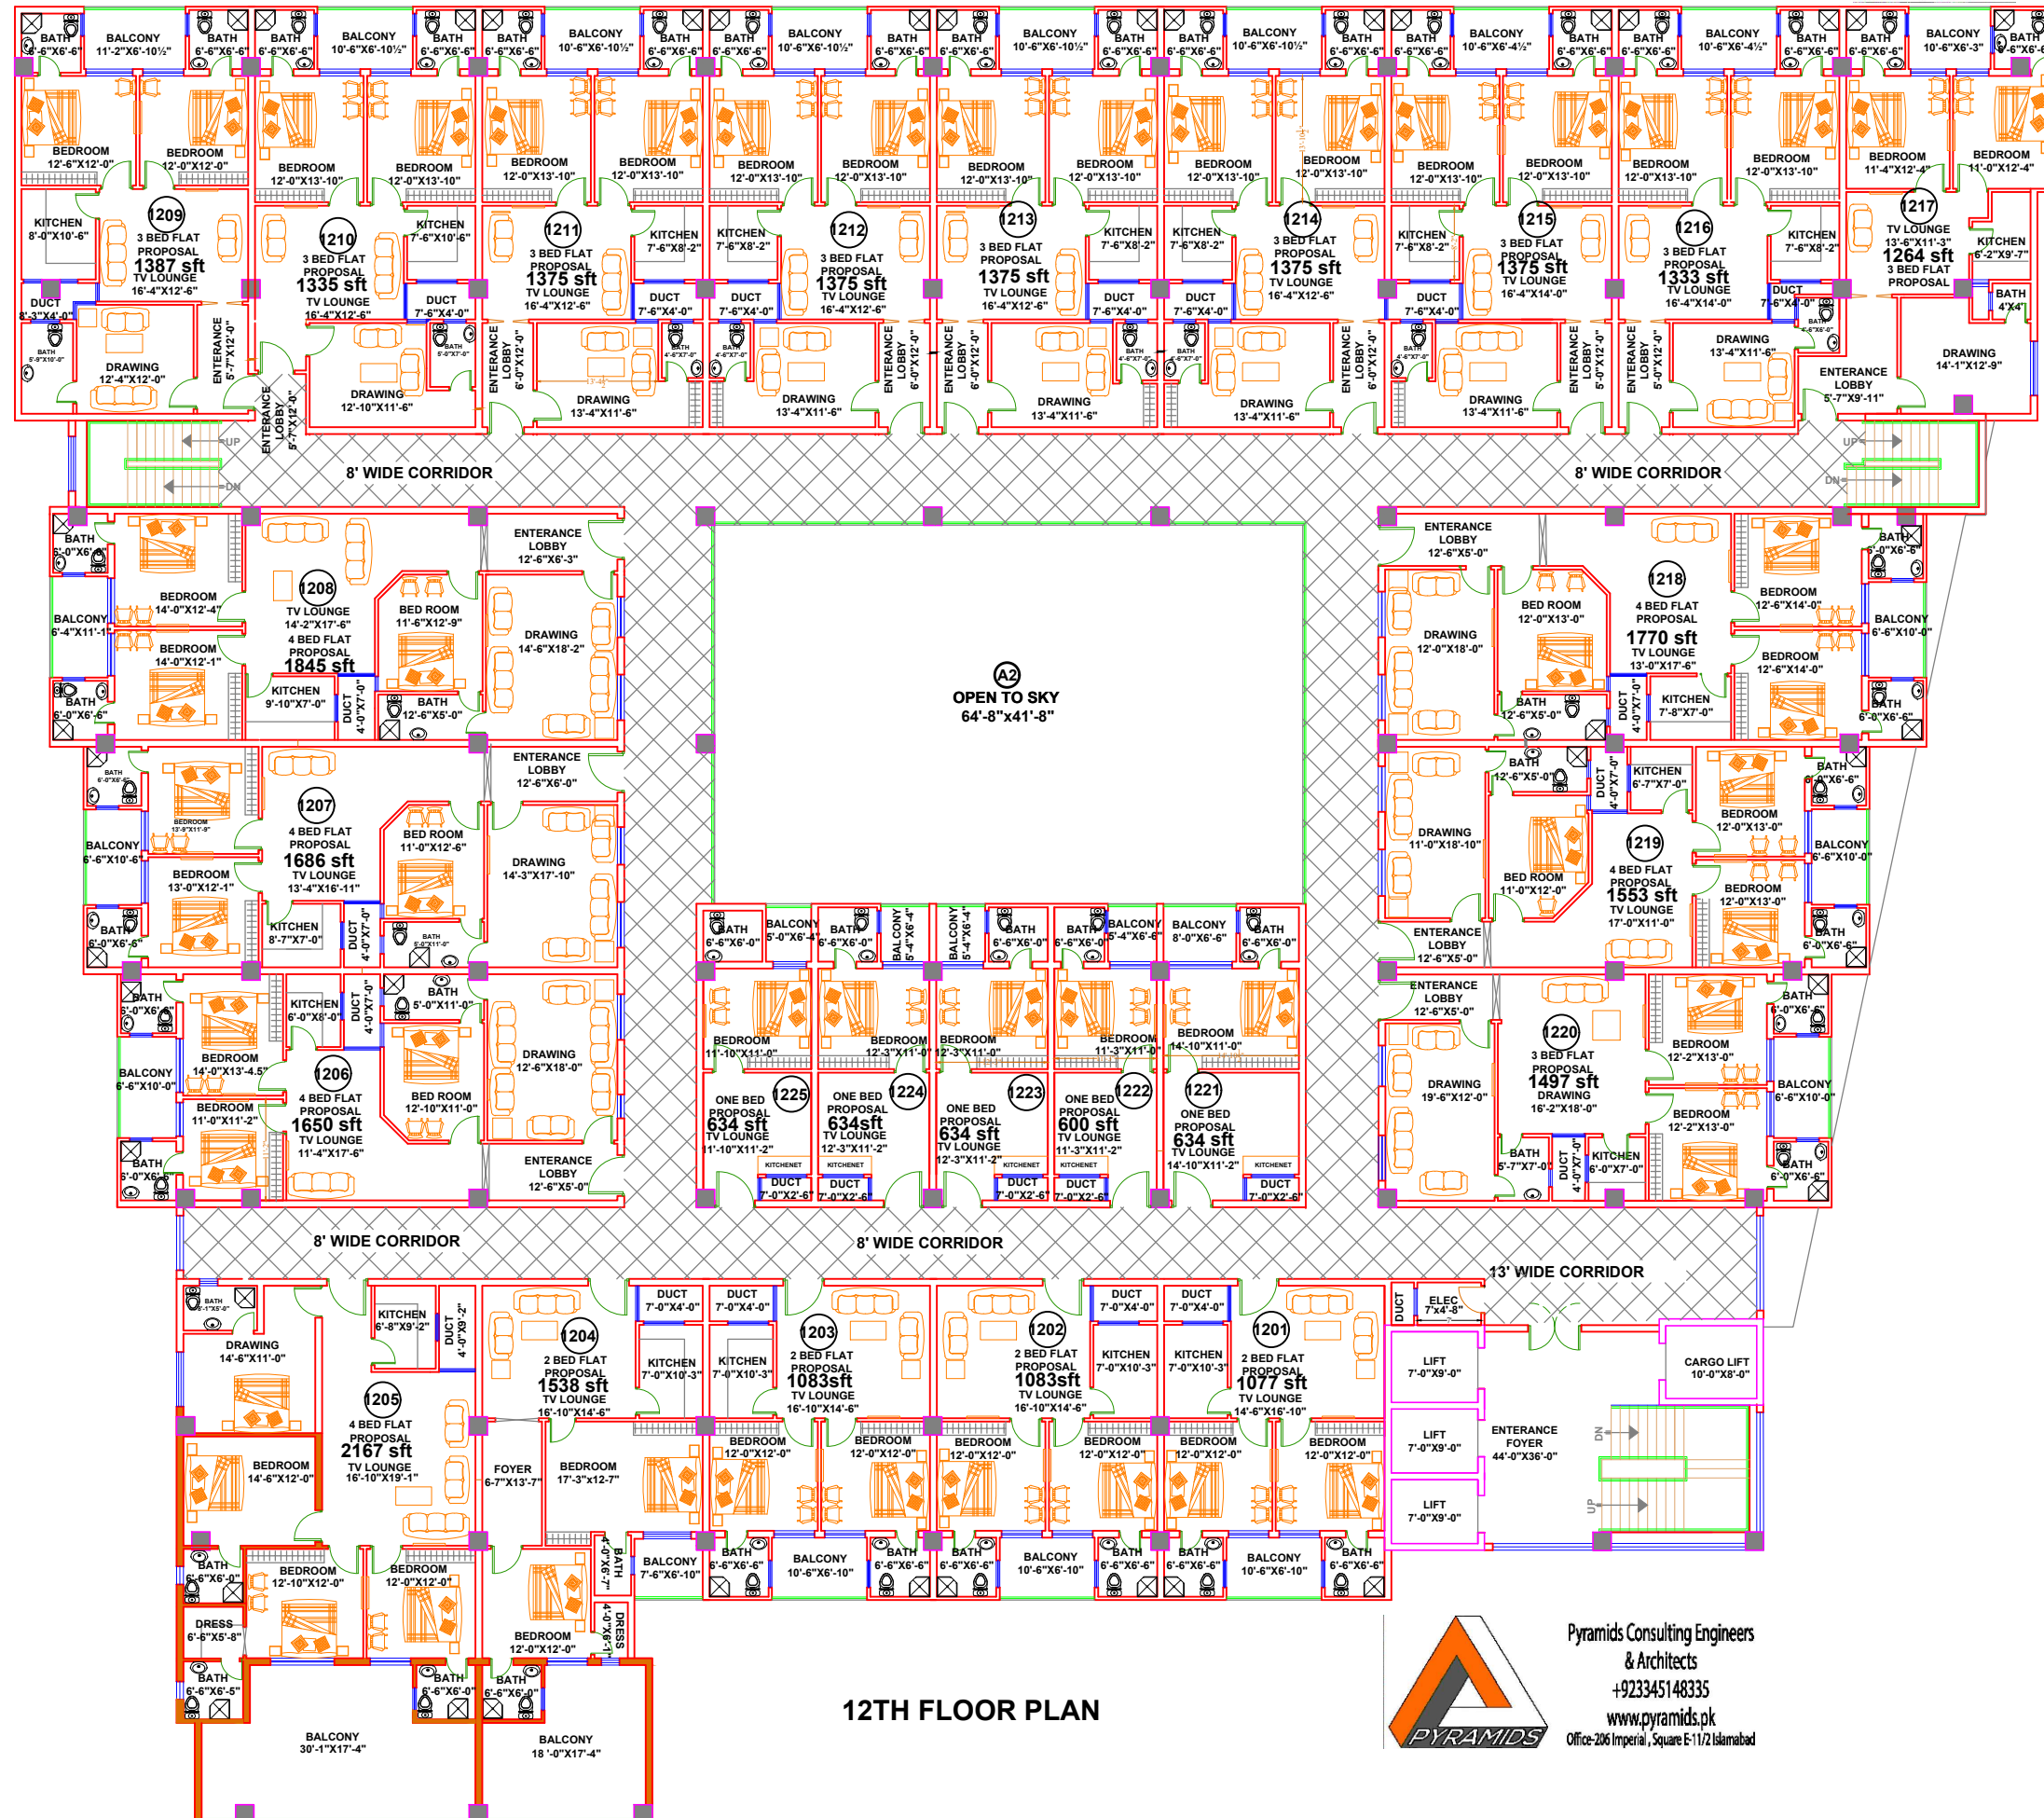

SAIF MALL AND RESIDENCY

12TH FLOOR PLAN

Pyramids Consulting Engineers
& Architects
+923345148335
www.pyramids.pk
Office-206 Imperial, Square E-1/12 Islamabad