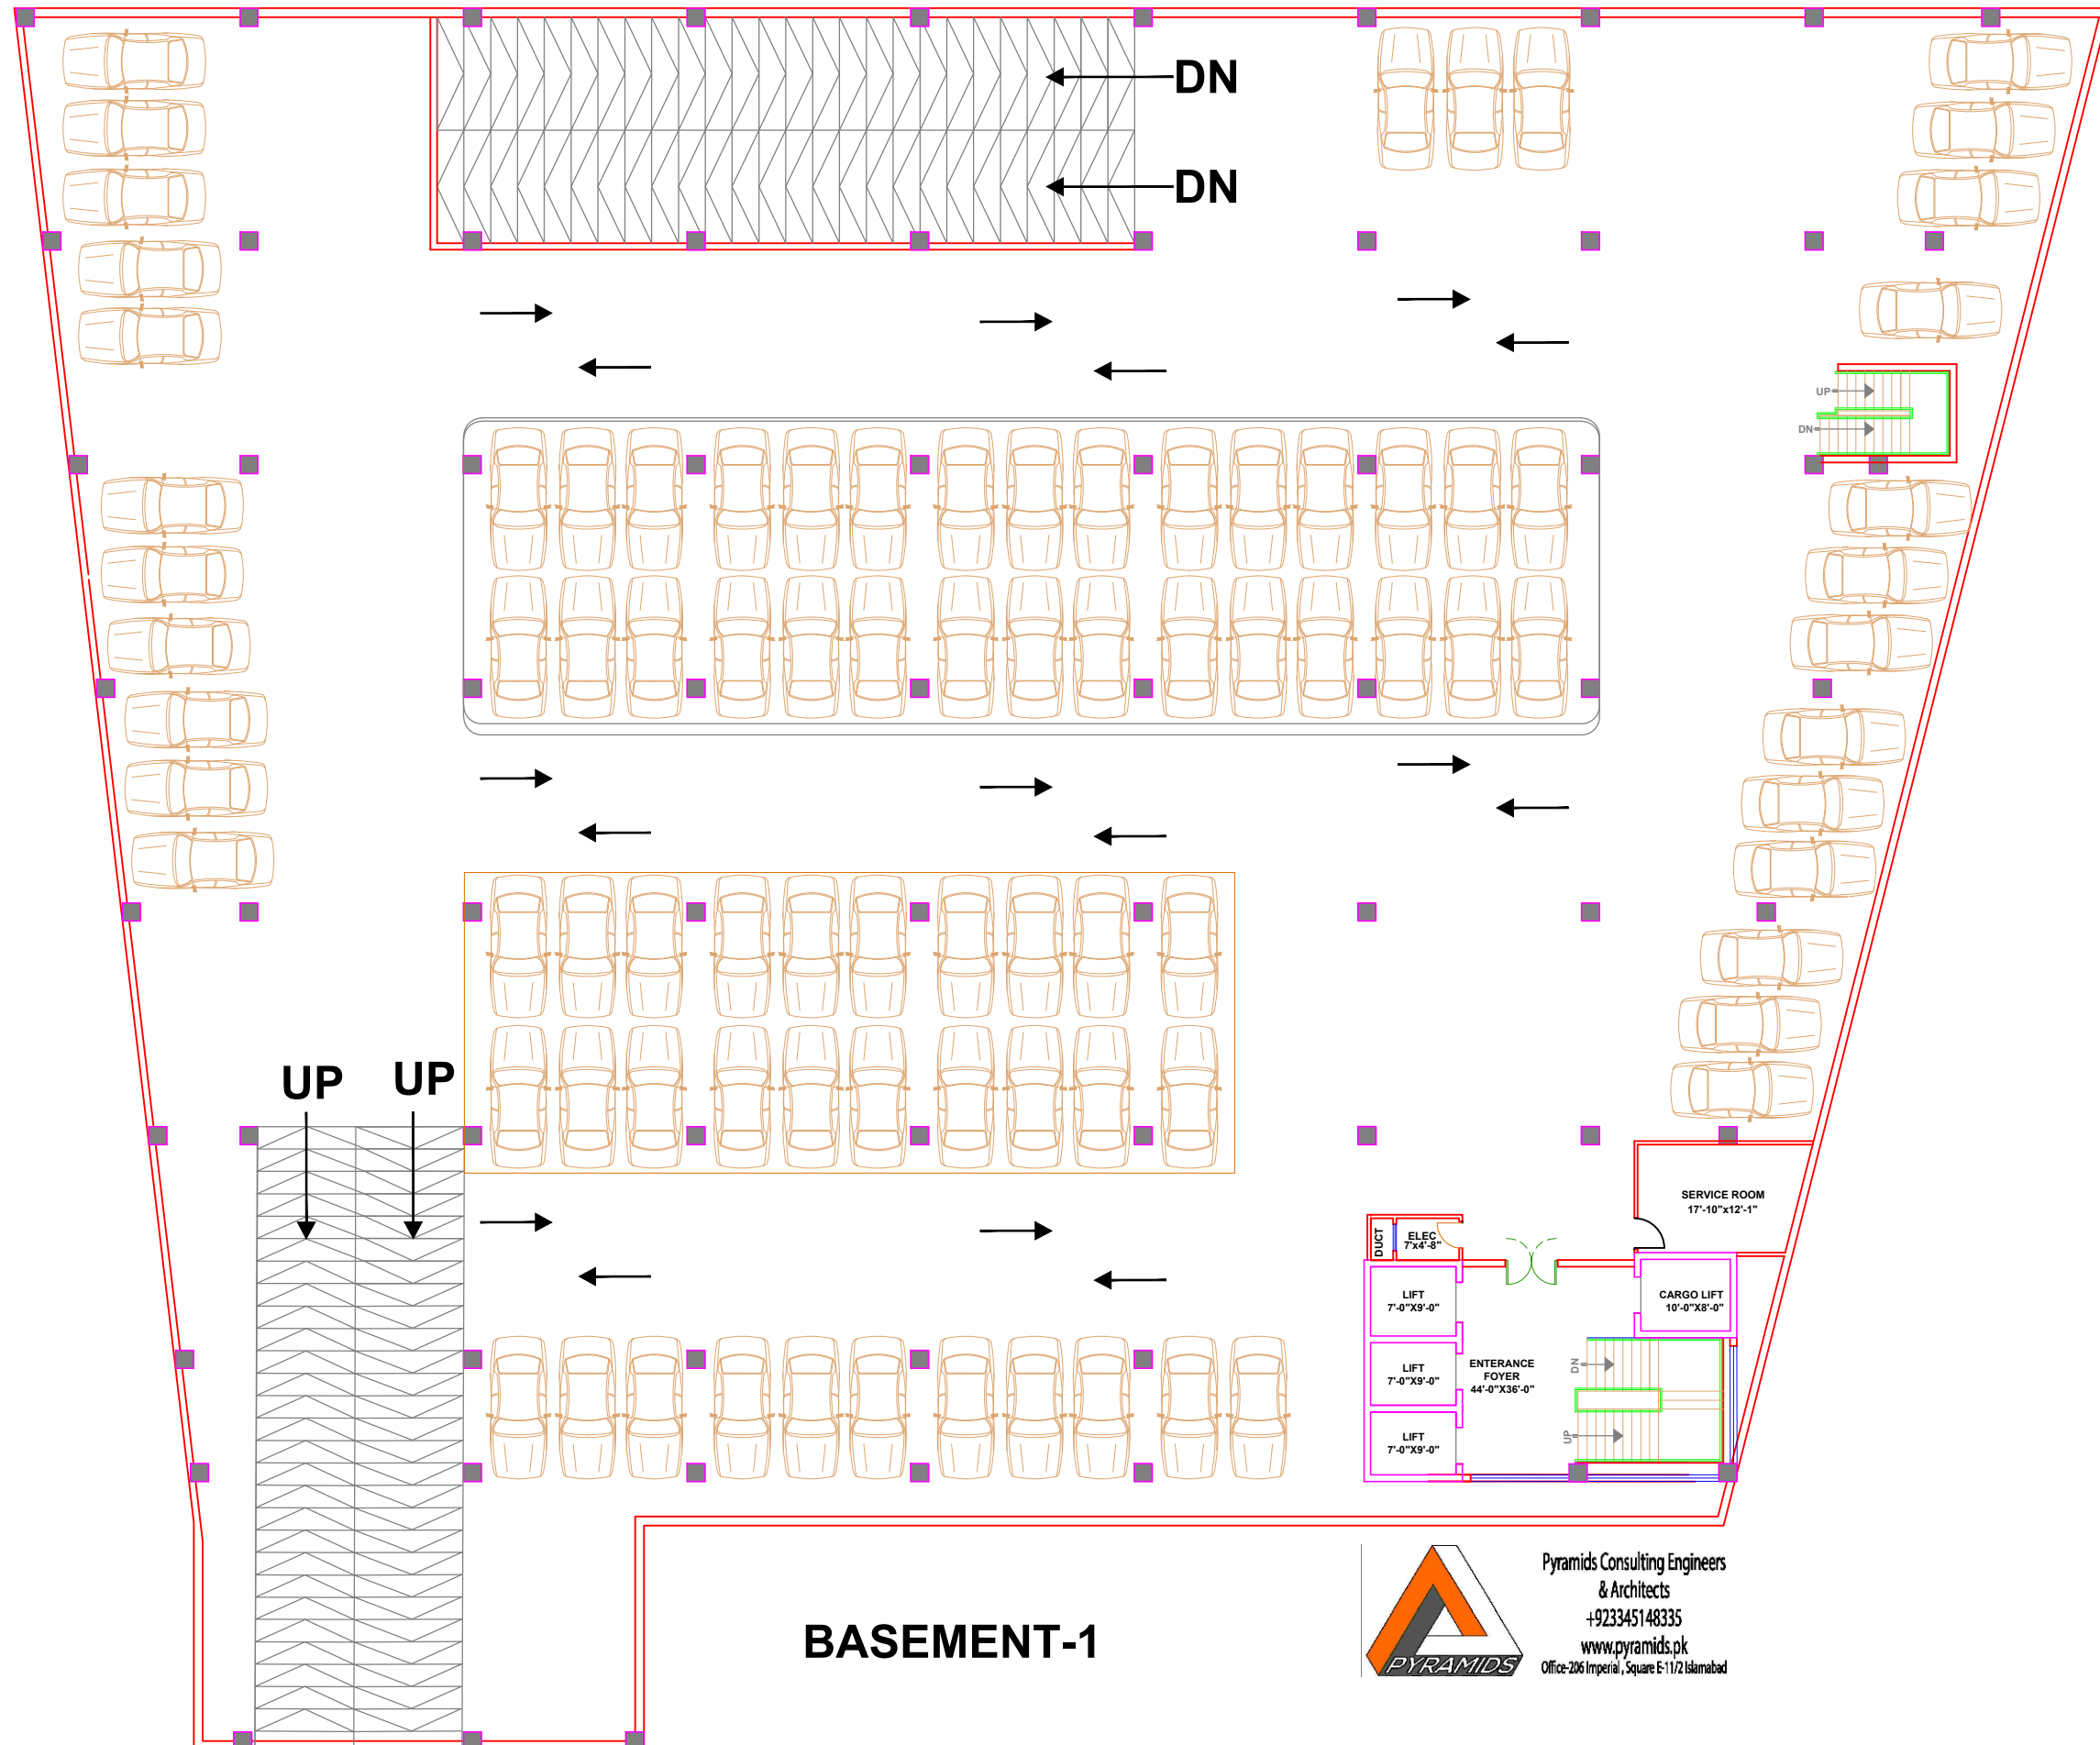

SAIF MALL AND RESIDENCY

BASEMENT-1

Pyramids Consulting Engineers
& Architects
+923345148335
www.pyramids.pk
Office-206 Imperial, Square E-11/2 Islamabad