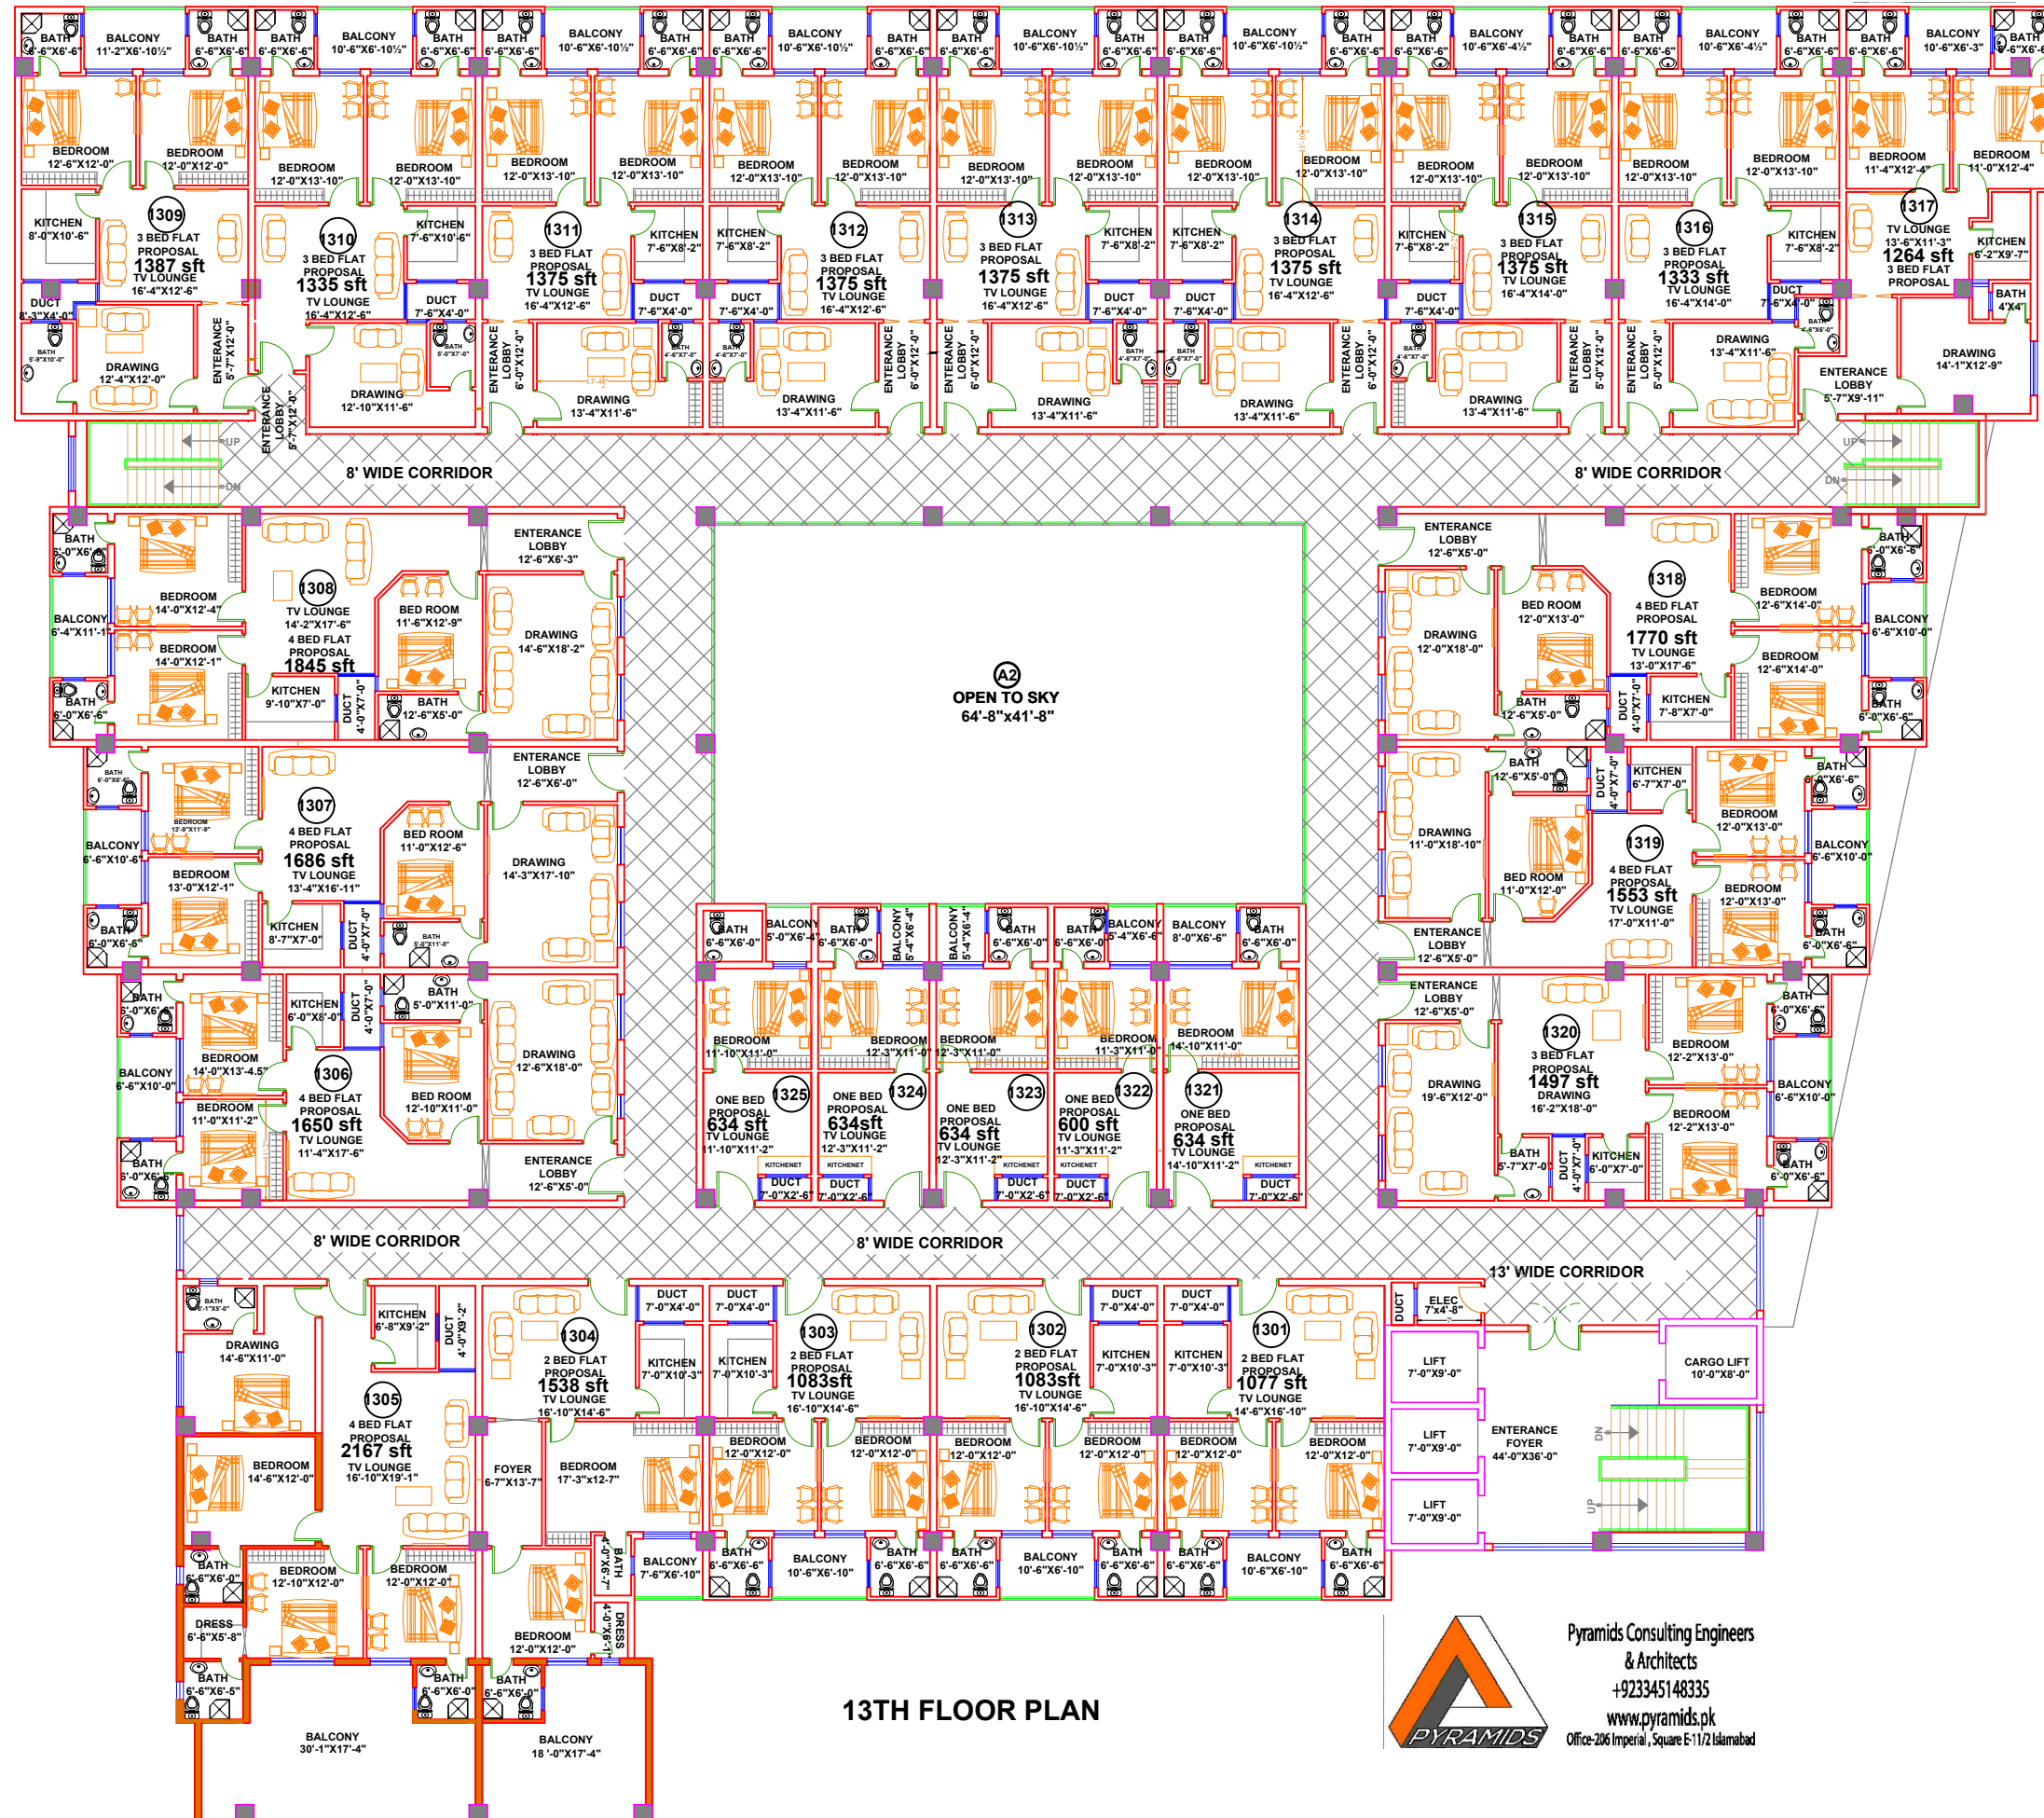

SAIF MALL AND RESIDENCY

13TH FLOOR PLAN

Pyramids Consulting Engineers
& Architects
+923345148335
www.pyramids.pk
Office-206 Imperial, Square E-1/2 Islamabad