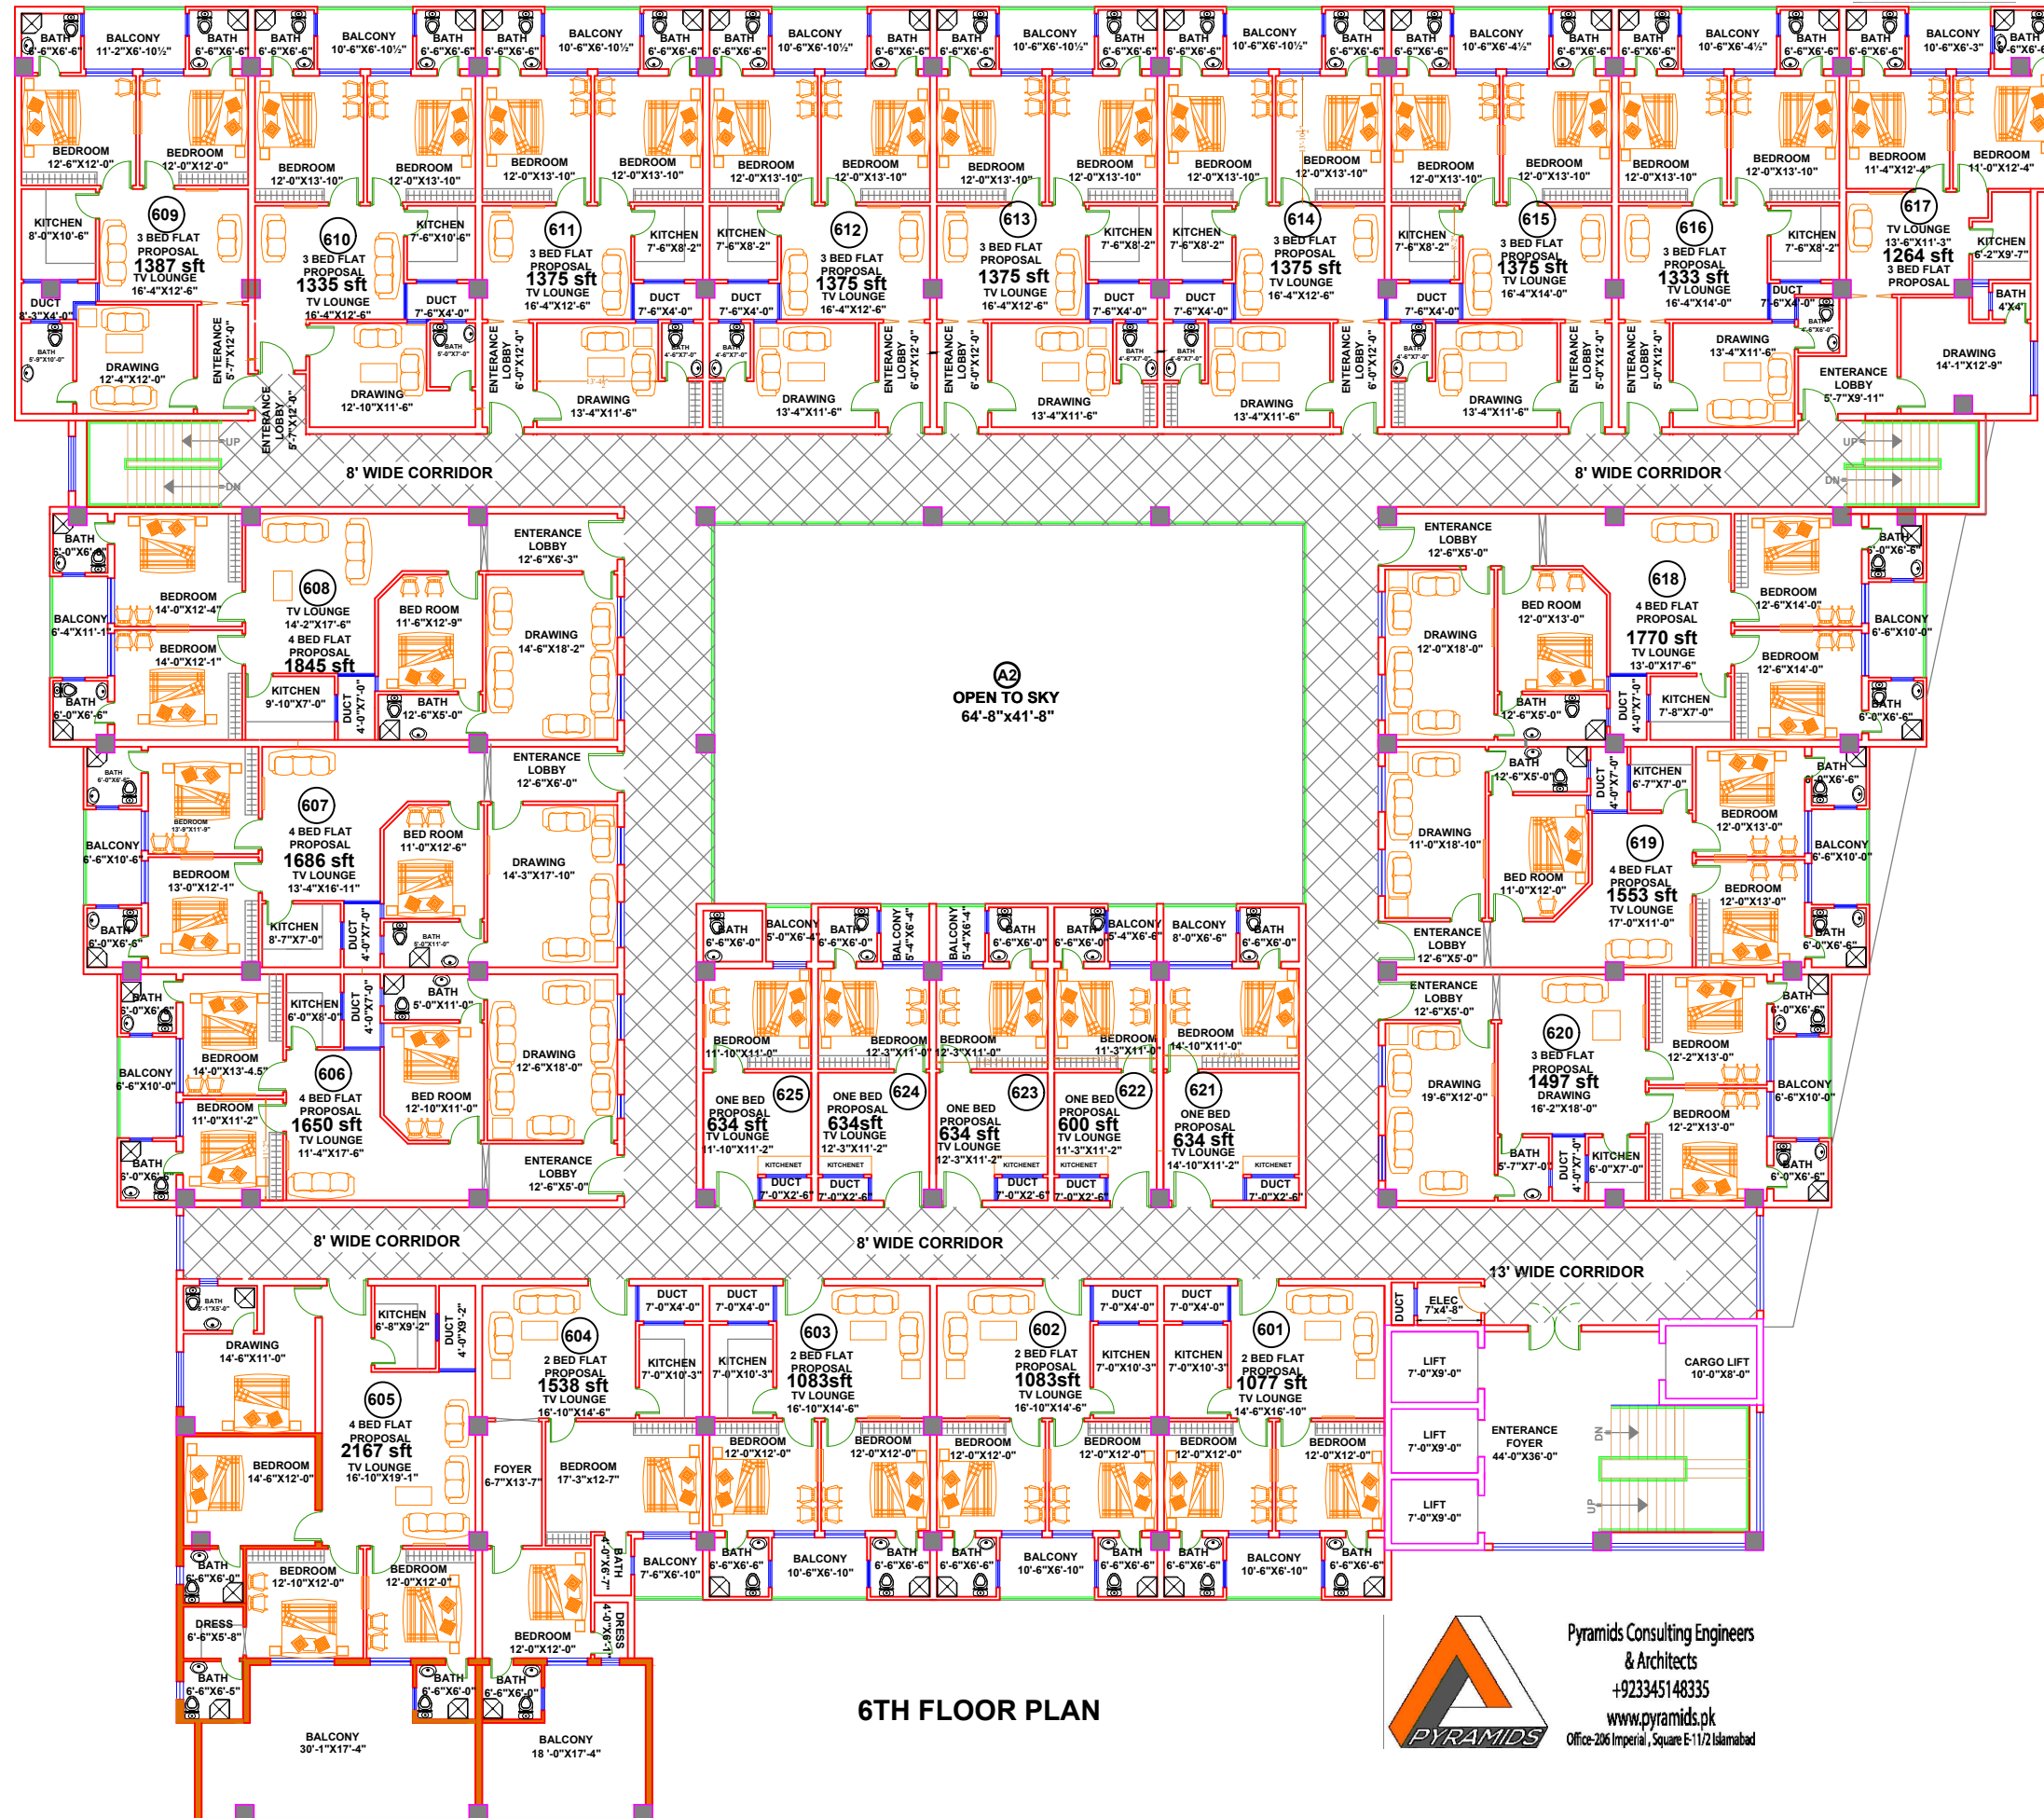

SAIF MALL AND RESIDENCY

6TH FLOOR PLAN

Pyramids Consulting Engineers
& Architects
+923345148335
www.pyramids.pk
Office-206 Imperial, Square E-1/12 Islamabad