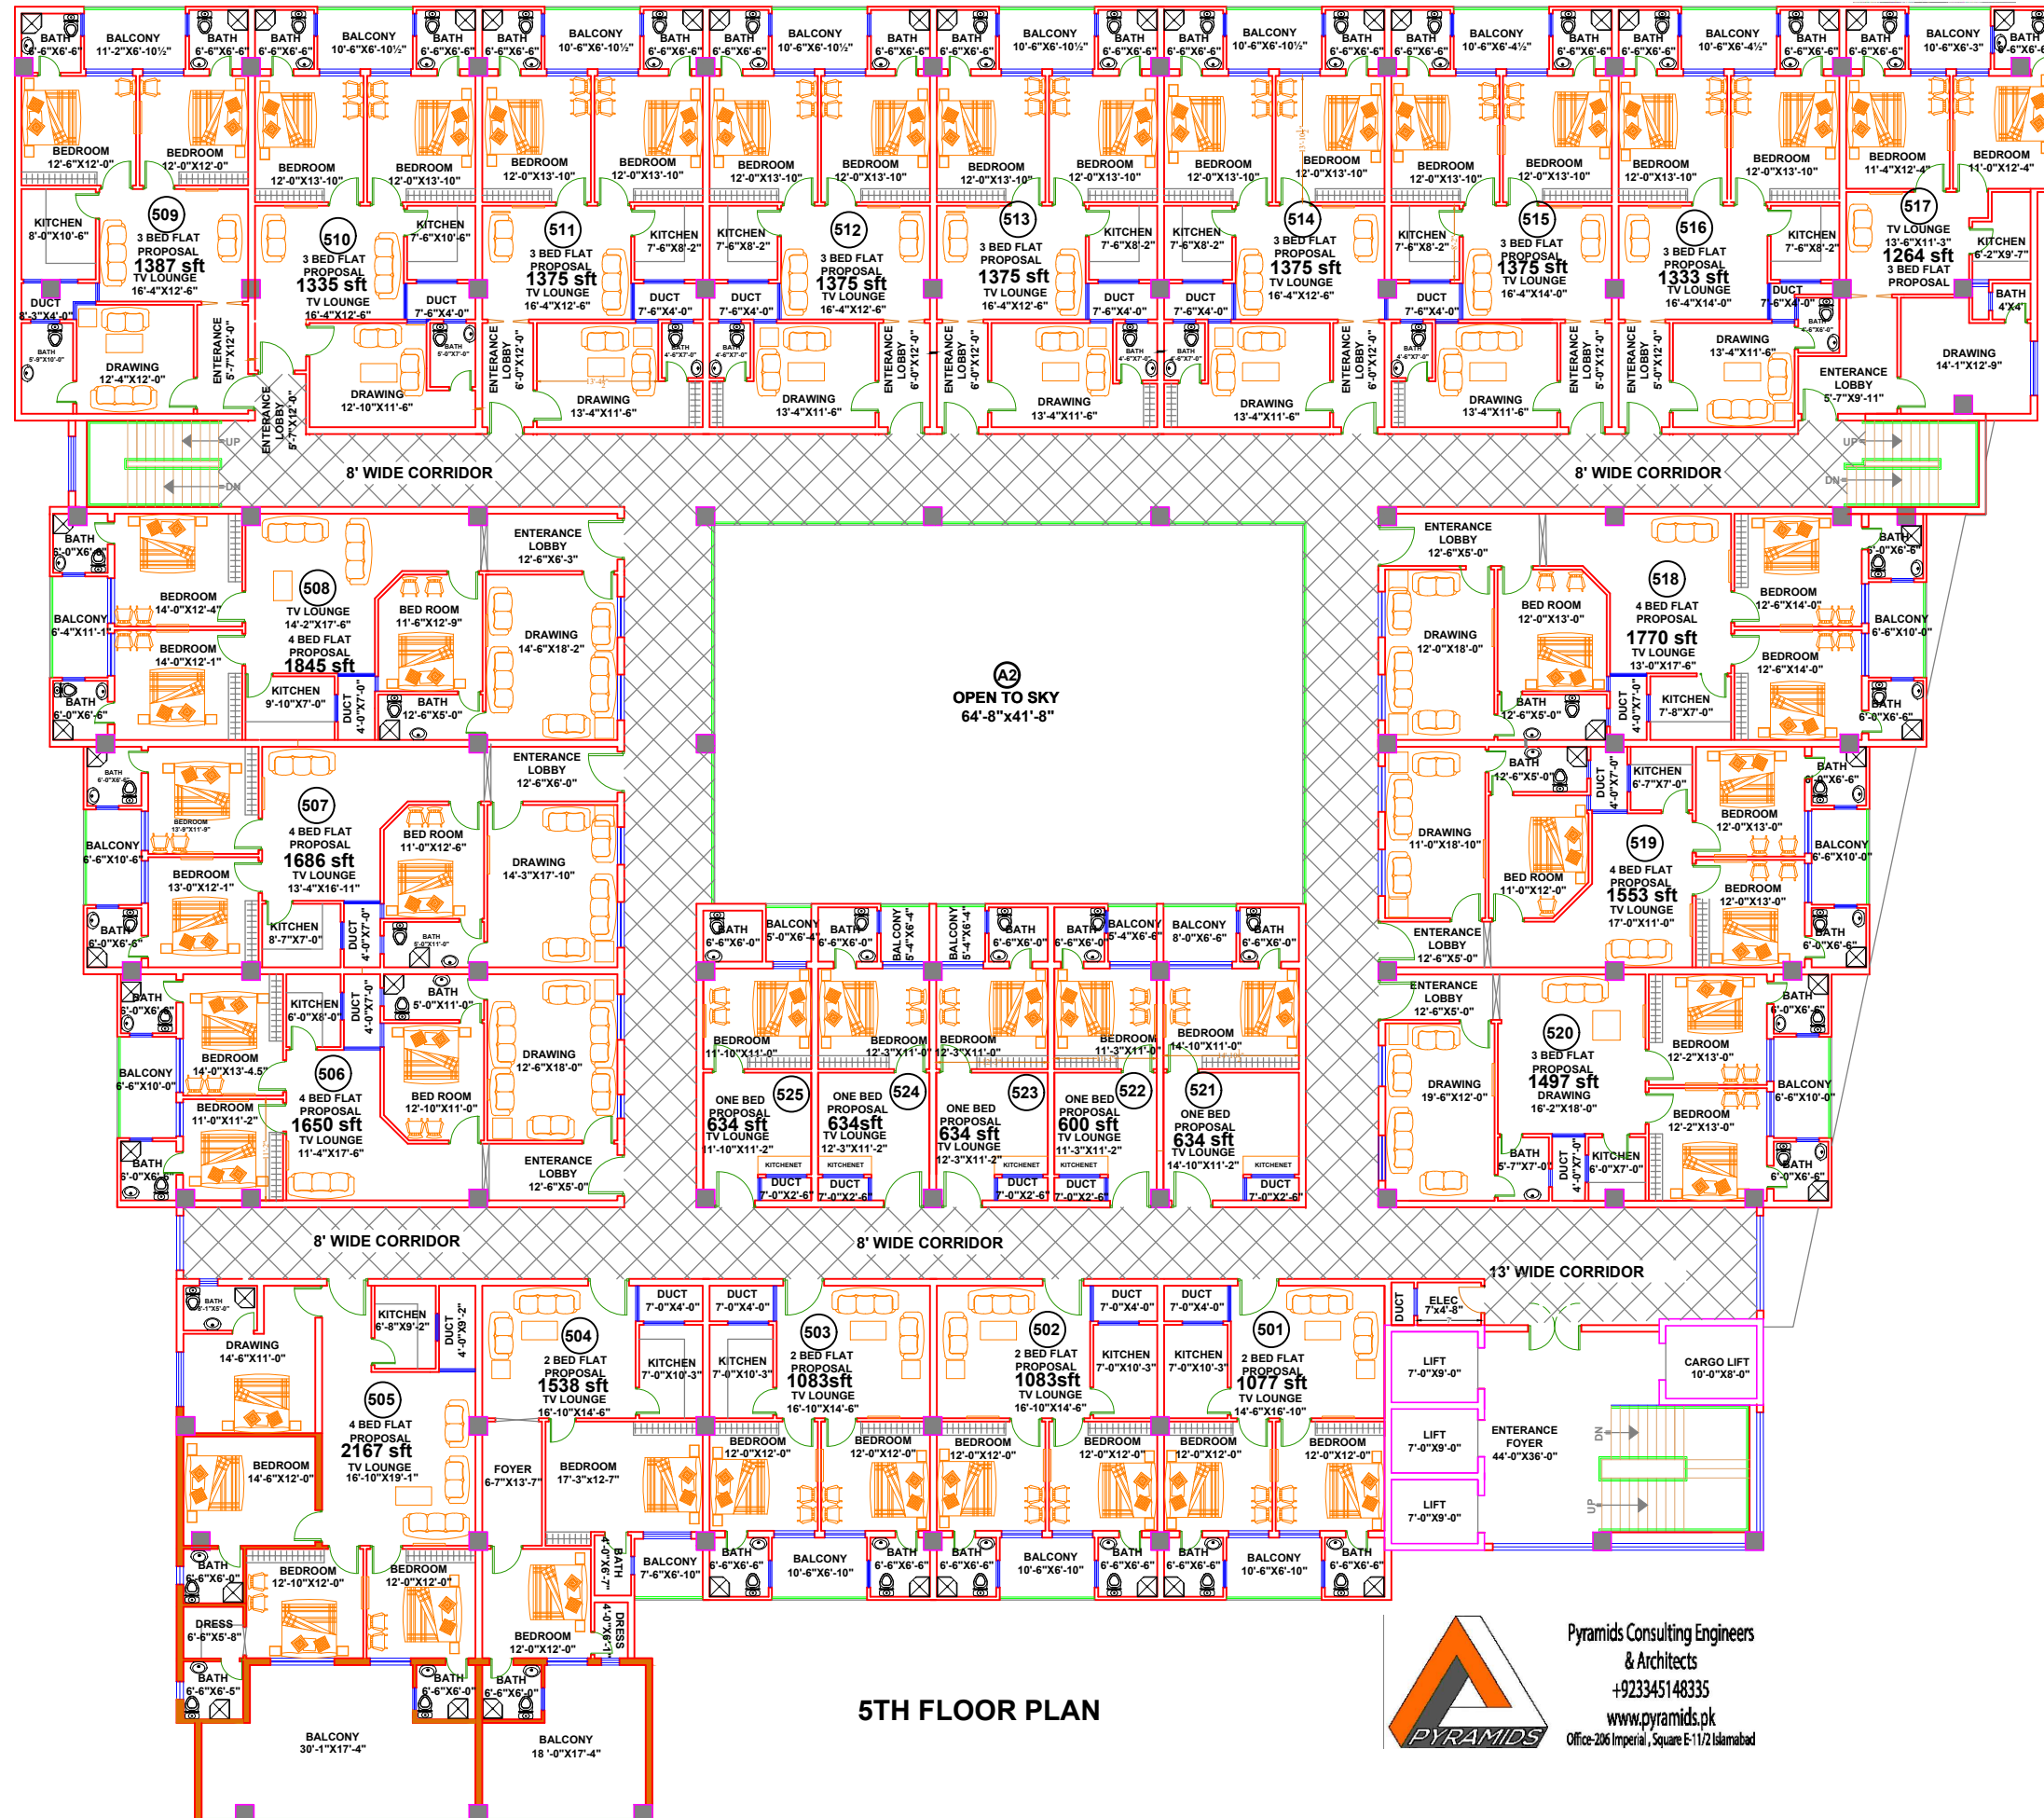

SAIF MALL AND RESIDENCY

5TH FLOOR PLAN

Pyramids Consulting Engineers
& Architects
+923345148335
www.pyramids.pk
Office-206 Imperial, Square E-1/2 Islamabad