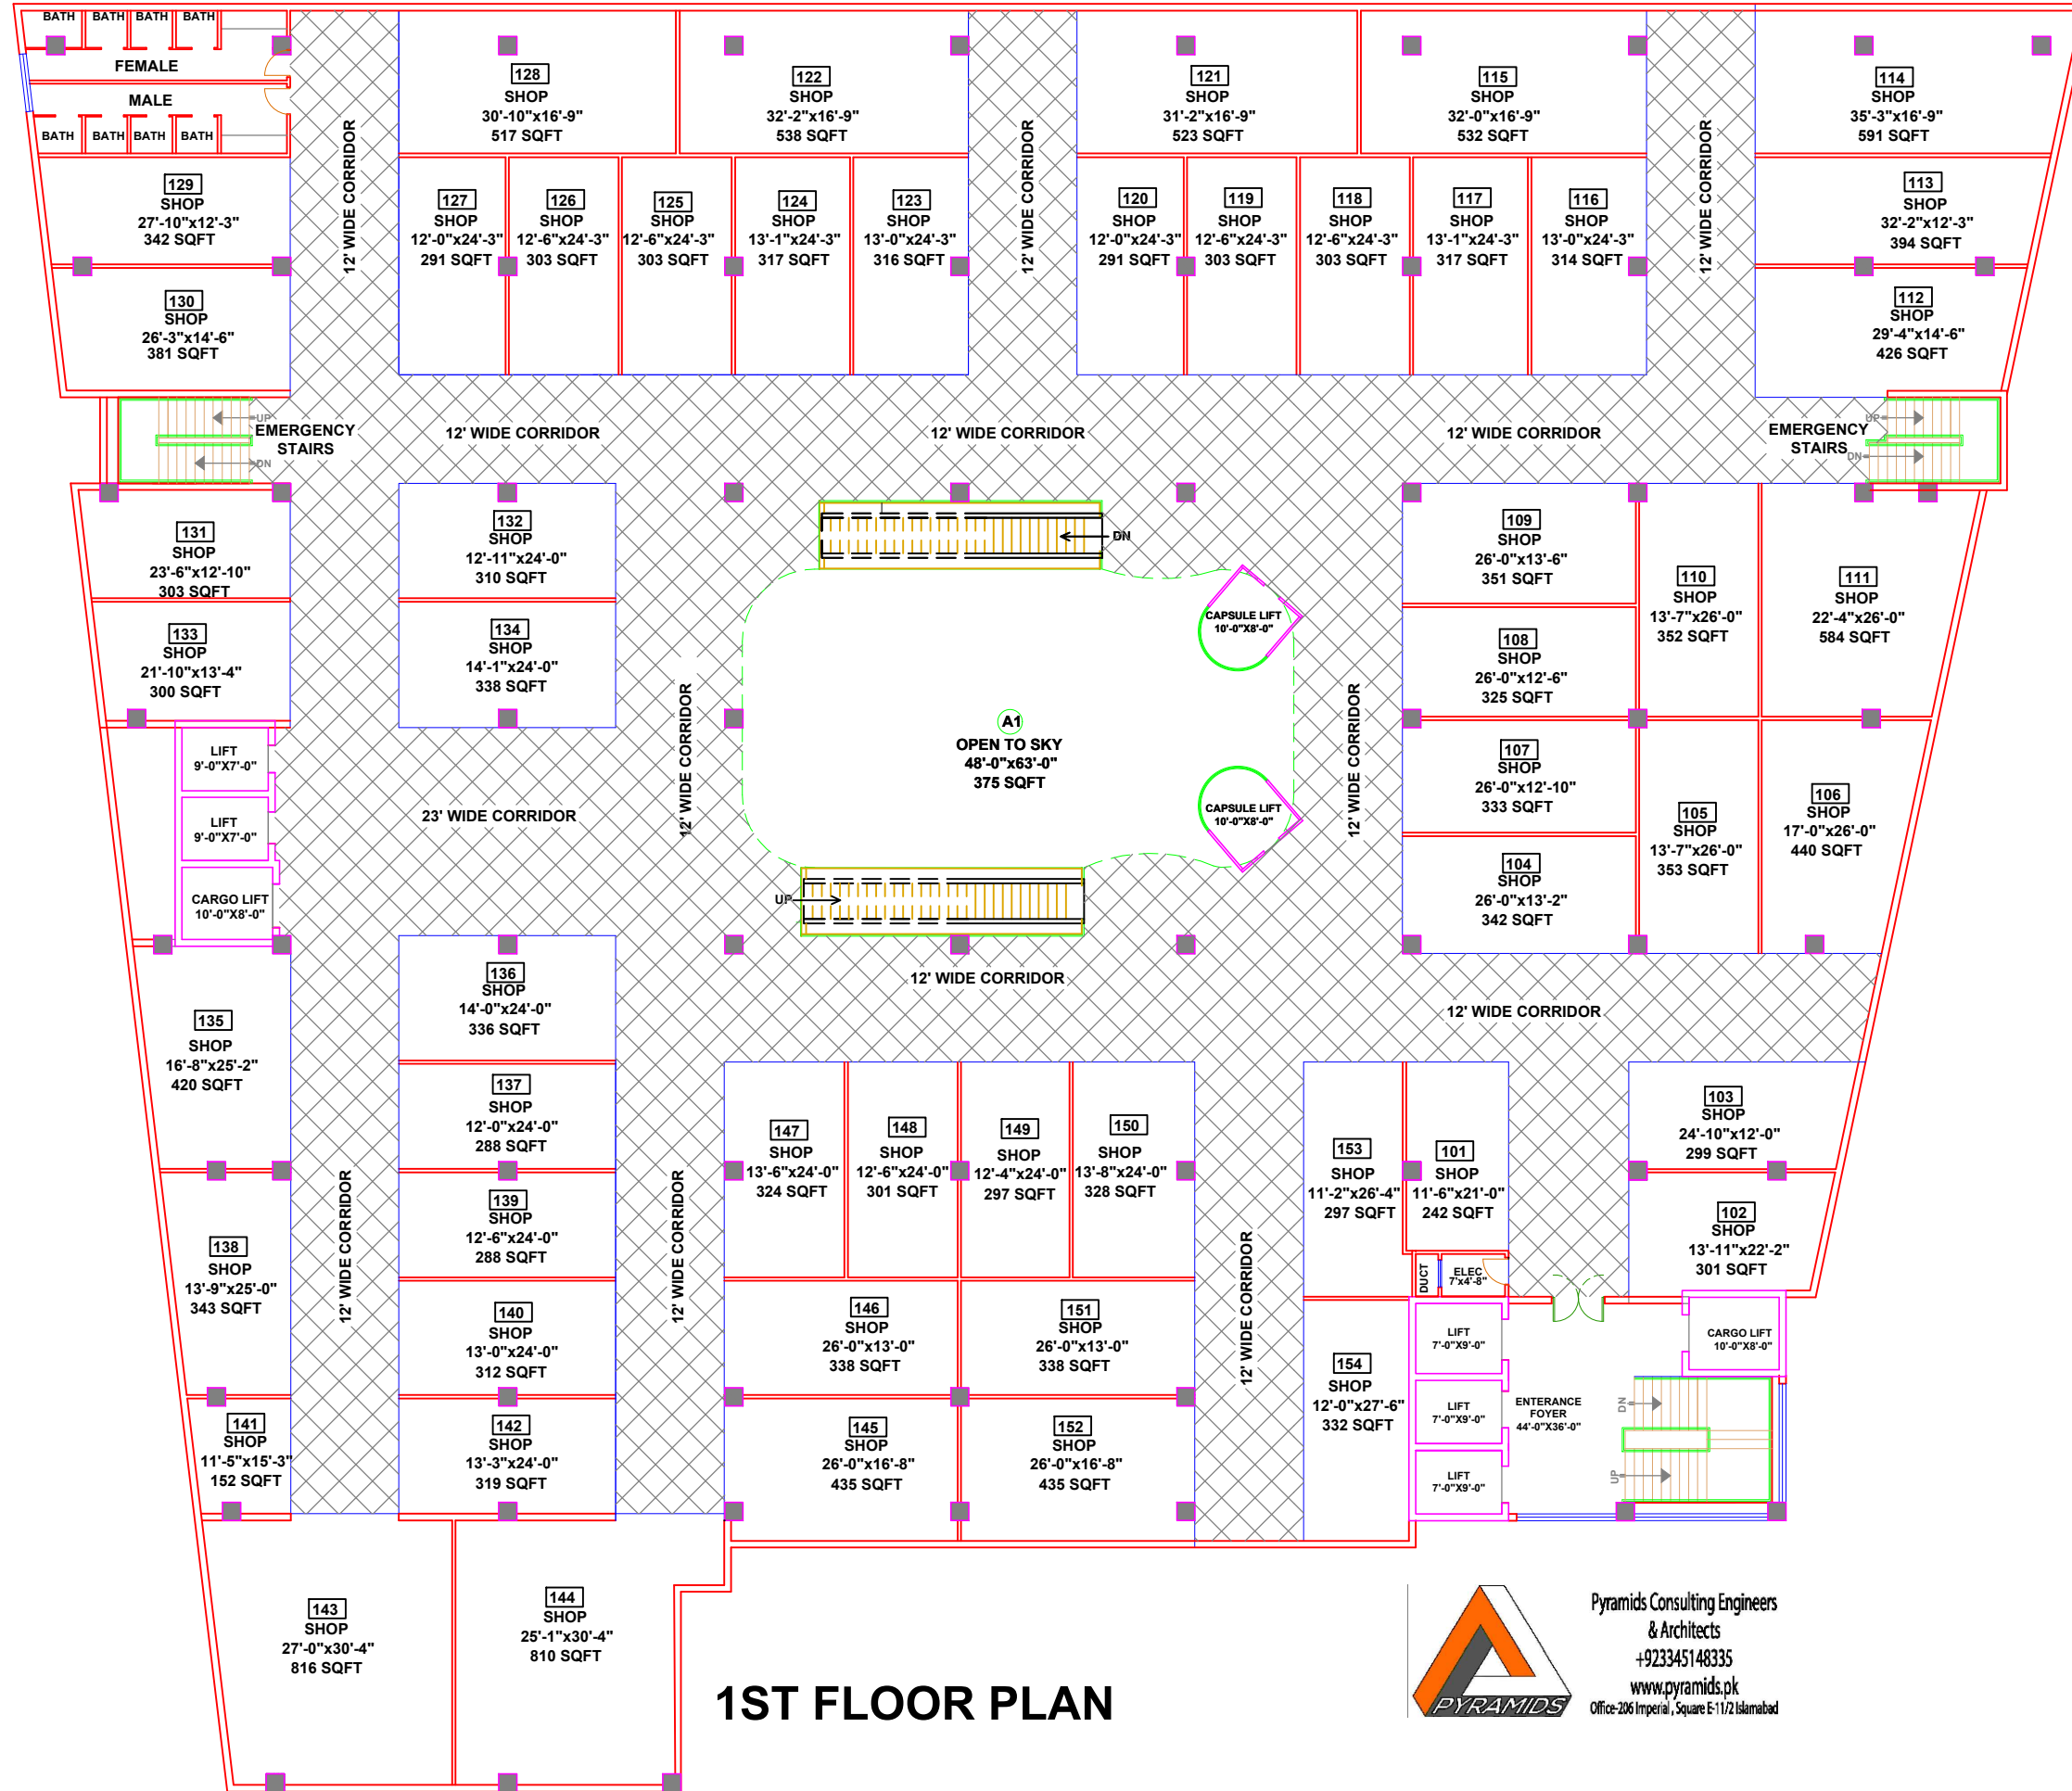

SAIF MALL AND RESIDENCY

1ST FLOOR PLAN

Pyramids Consulting Engineers
& Architects
+923345148335
www.pyramids.pk
Office-206 Imperial, Square E-1/12 Islamabad