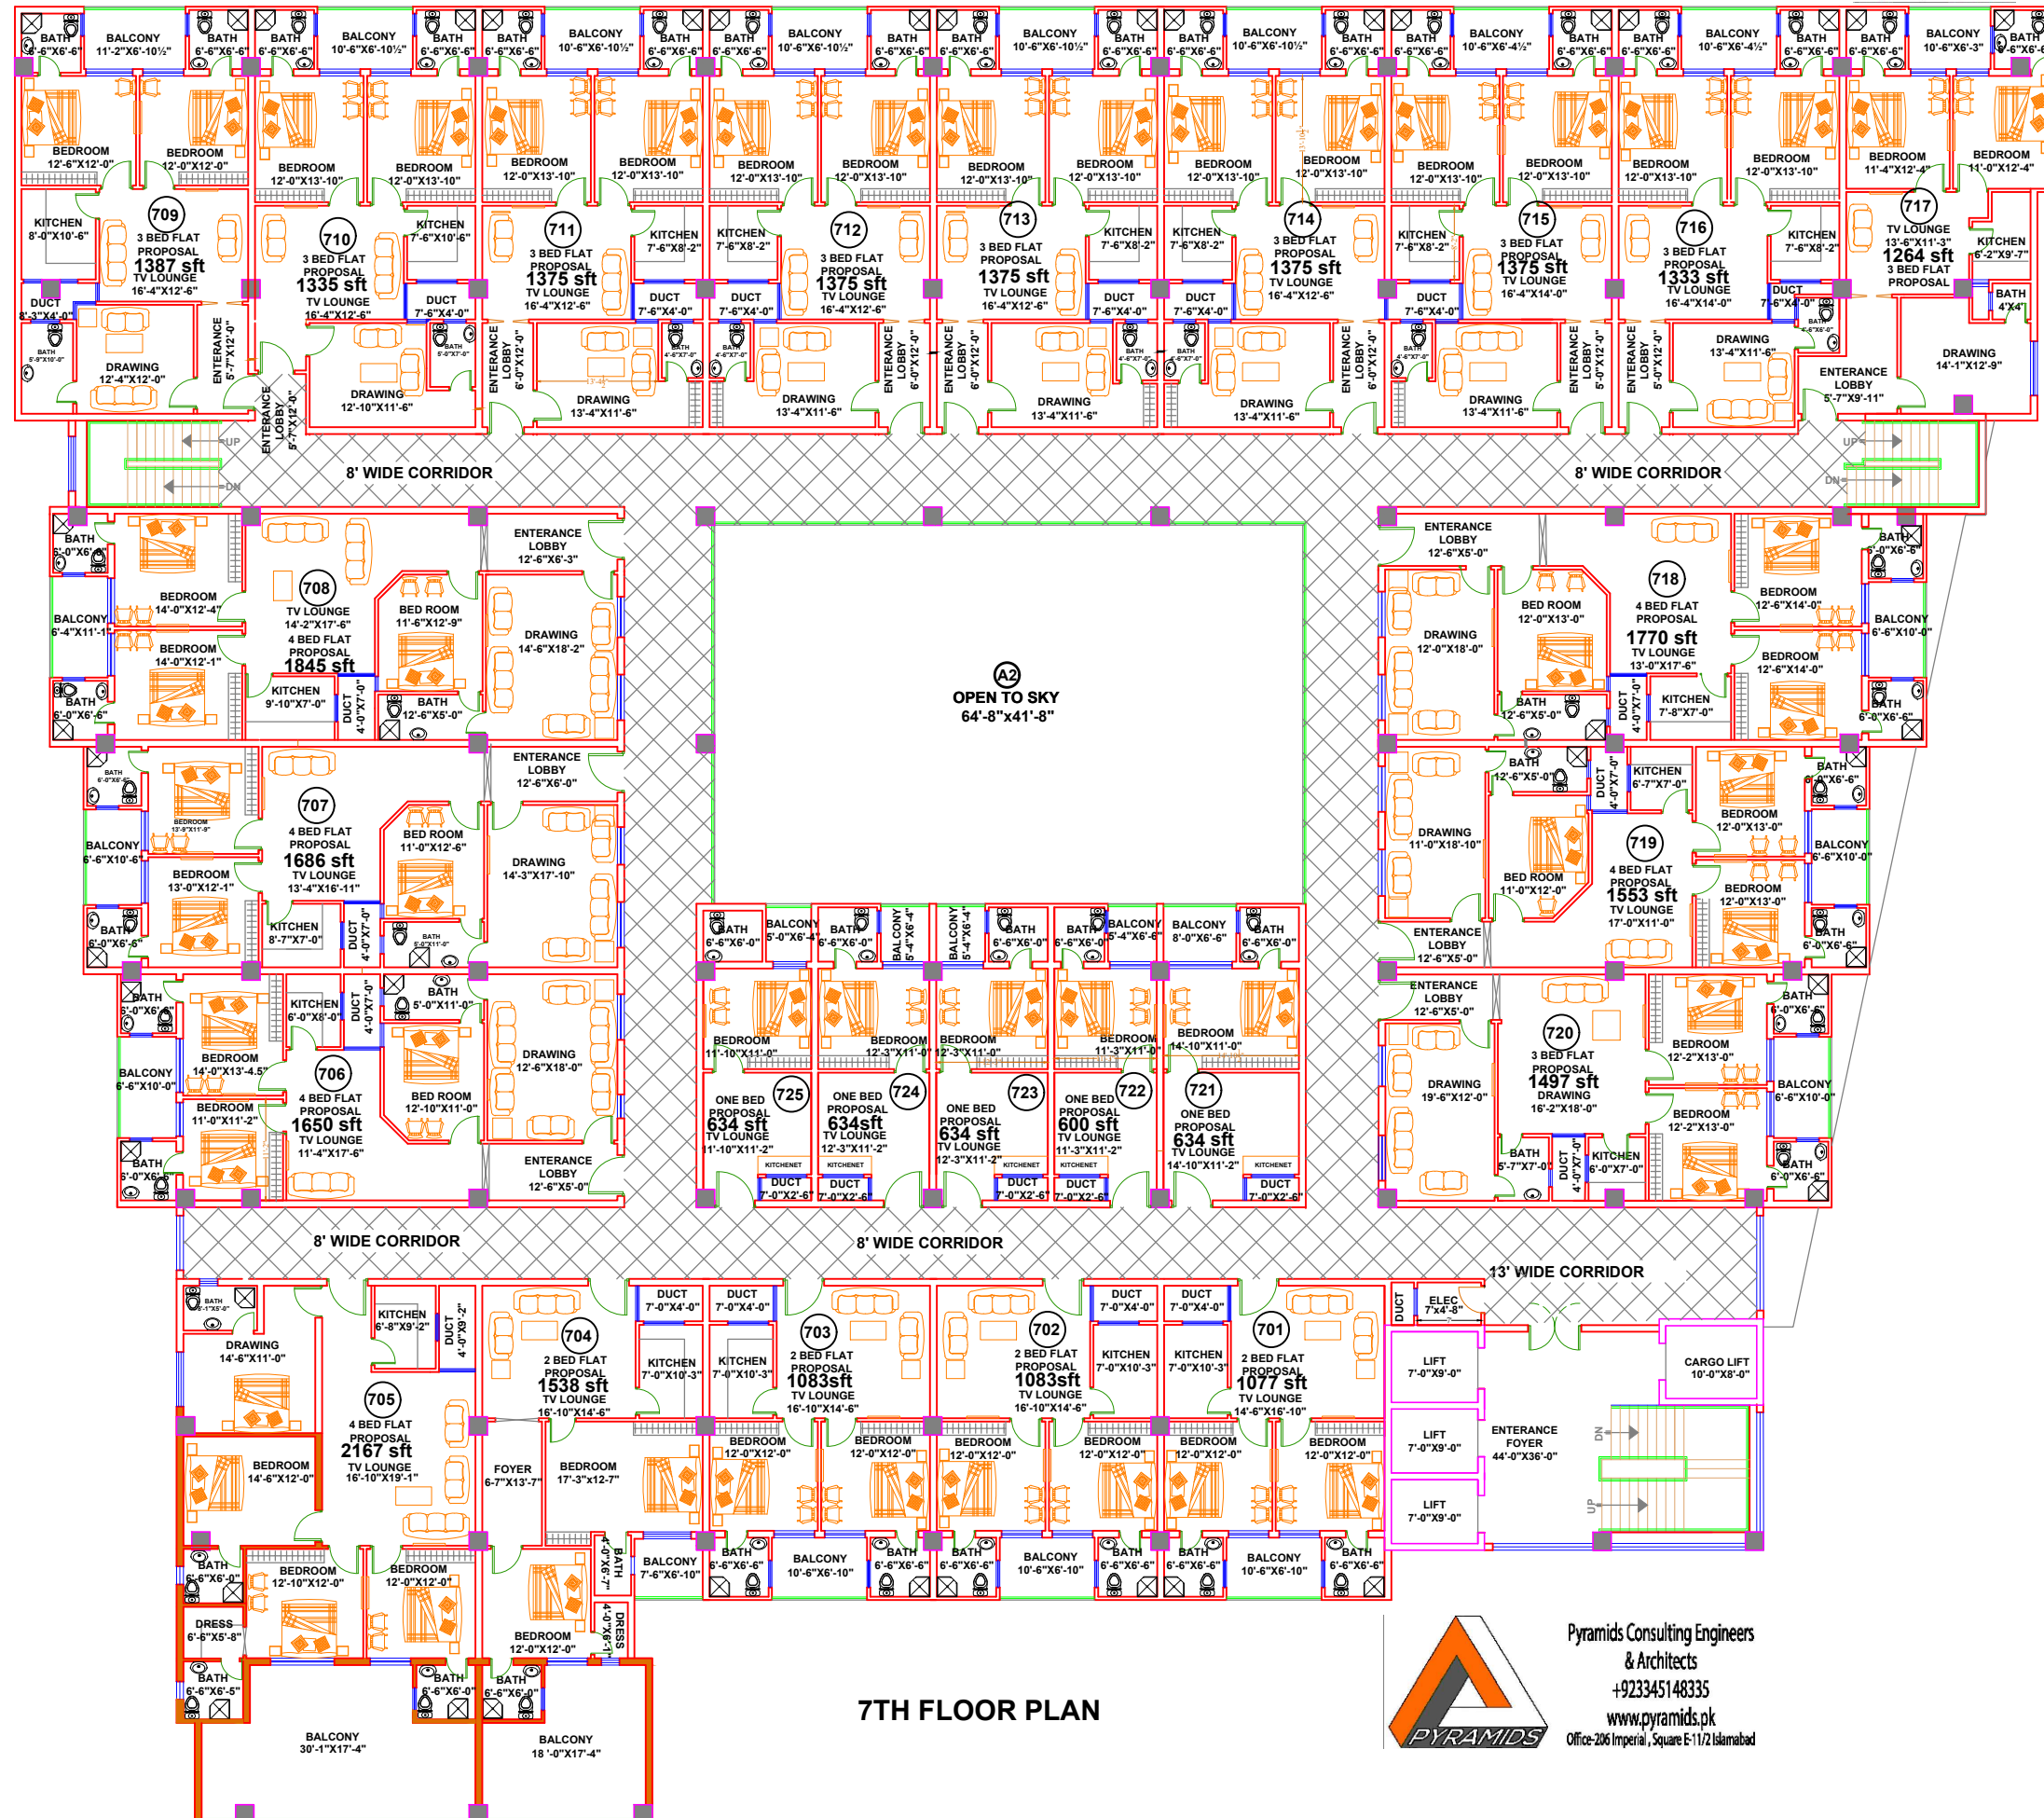

SAIF MALL AND RESIDENCY

7TH FLOOR PLAN

Pyramids Consulting Engineers
& Architects
+923345148335
www.pyramids.pk
Office-206 Imperial, Square E-1/12 Islamabad