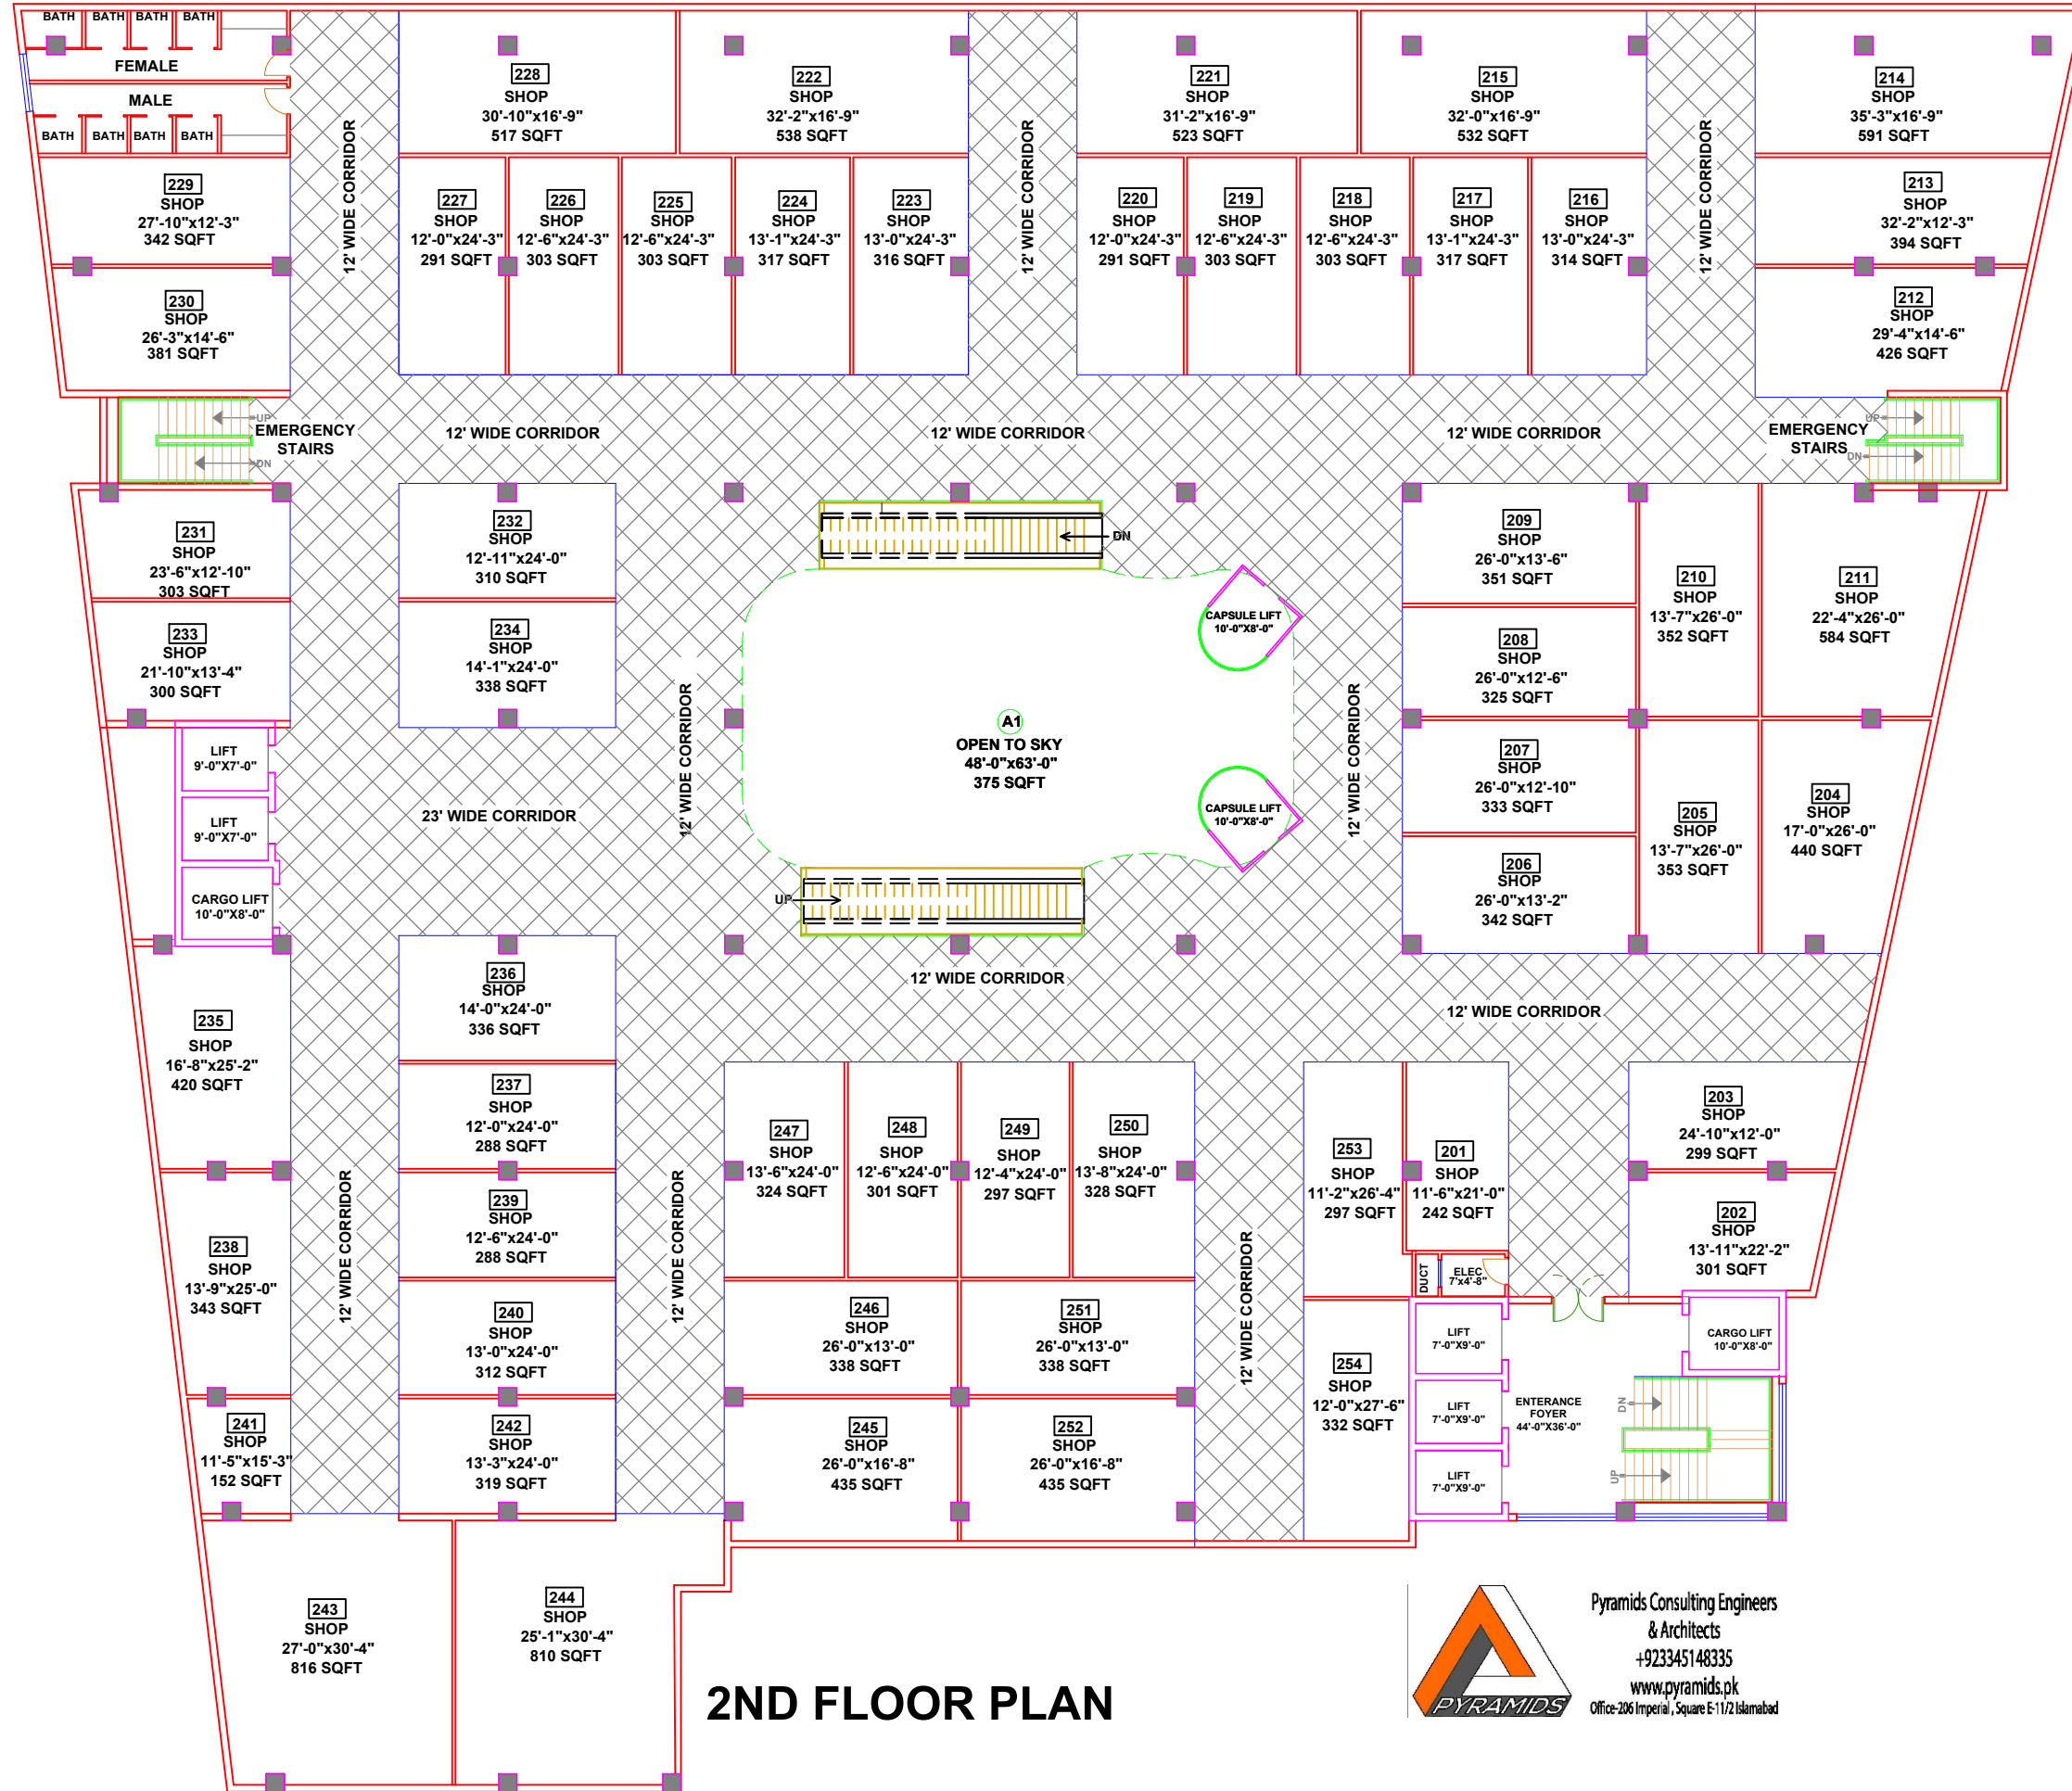

# SAIF MALL AND RESIDENCY

**2ND FLOOR PLAN**

Pyramids Consulting Engineers  
& Architects  
+923345148335  
www.pyramids.pk  
Office-206 Imperial, Square E-1/12 Islamabad

ONE BED APARTMENT

TWO BED APARTMENT