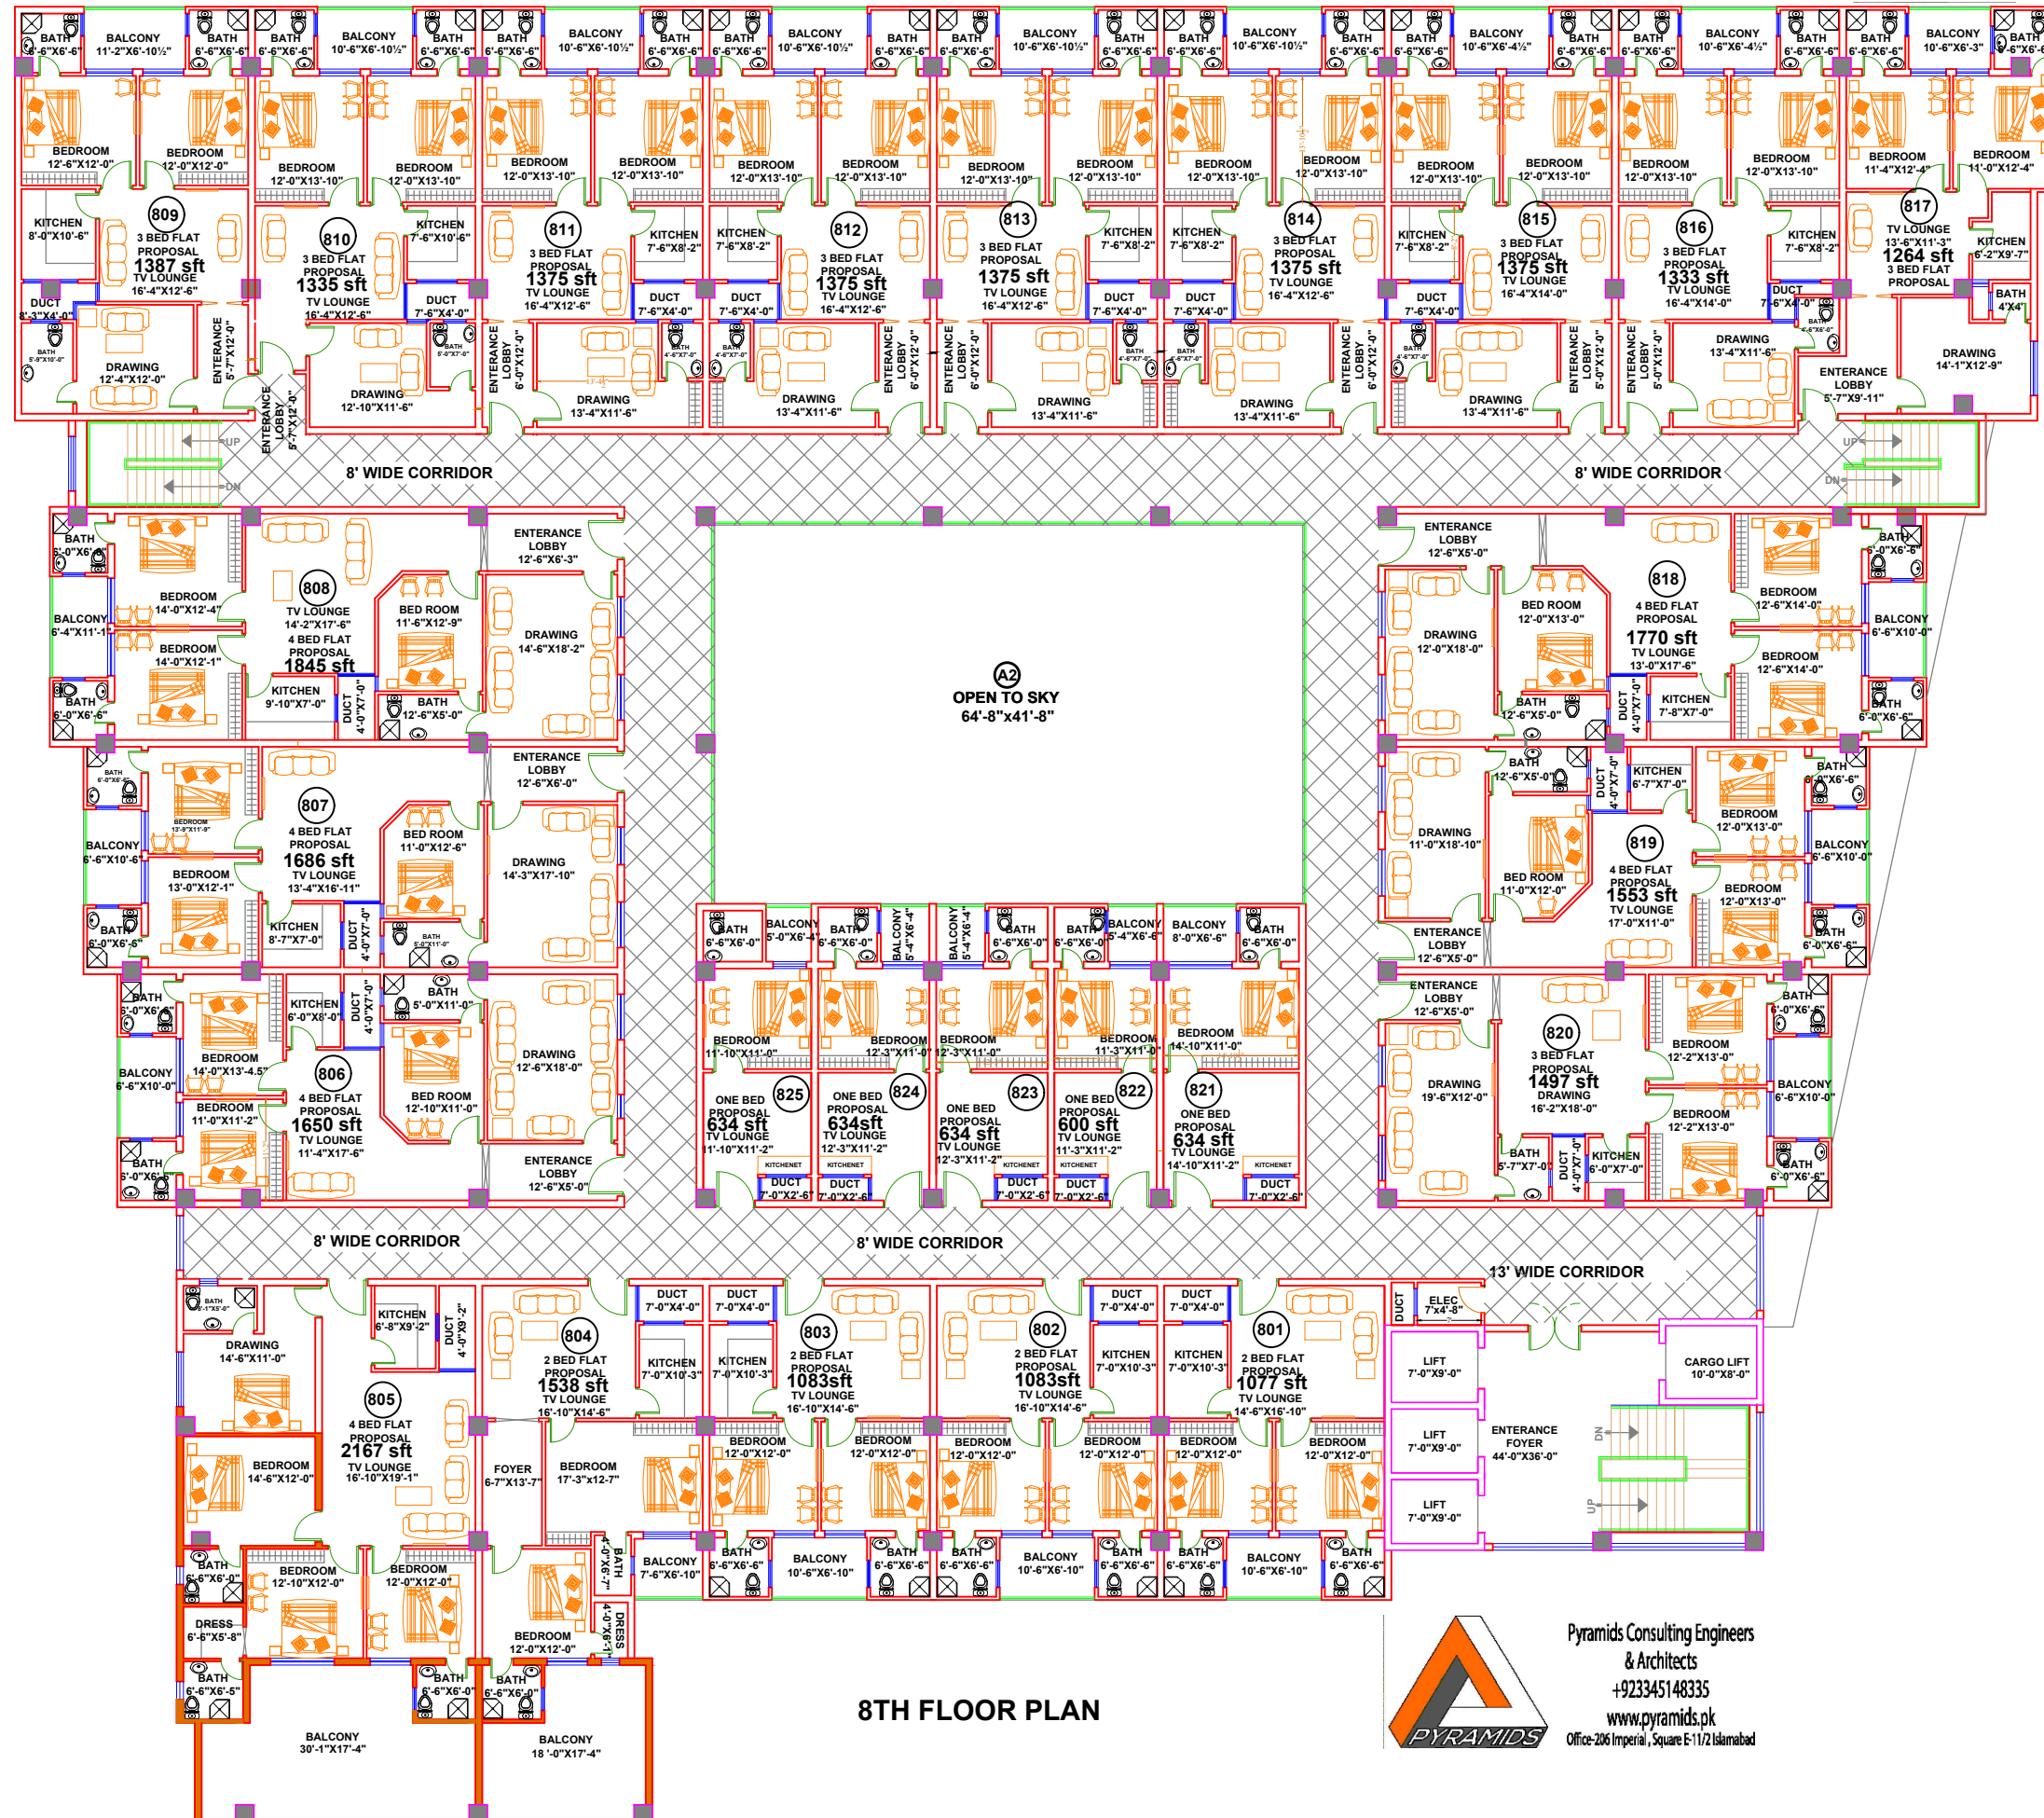

SAIF MALL AND RESIDENCY

8TH FLOOR PLAN

Pyramids Consulting Engineers
& Architects
+923345148335
www.pyramids.pk
Office-206 Imperial, Square E-1/12 Islamabad